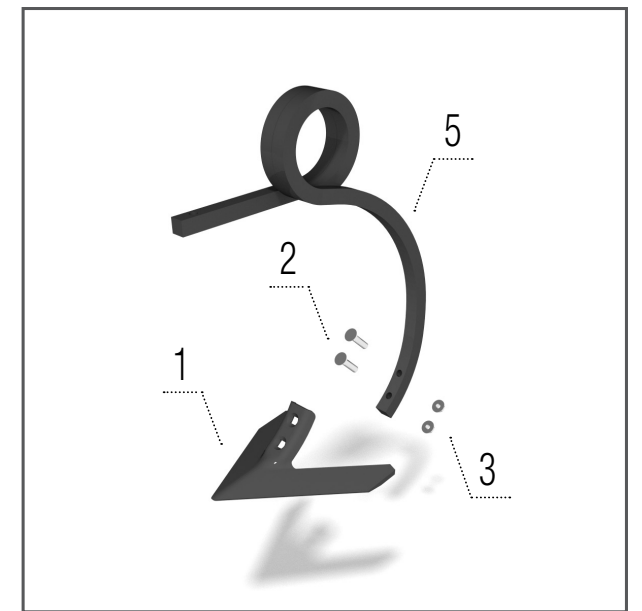

SPARE PART NUMBER

SWIFTER		SN 3000	SN 4000	SN 4000R	SN 5000
Share	pcs	12	16	16	20
Gamma point	pcs	28	40	40	48
SB-Share	pcs	22	—	—	36

Share – right

Models SN

- 1 – KM060173 SHARE.....1 pcs
- 2 – KM000903 SCREW.....2 pcs
- 3 – KM000296 NUT2 pcs
- 5 – KM060083 HOLDER1 pcs

Share – left

Models SN

- 1 – KM060173 SHARE.....1 pcs
- 2 – KM000903 SCREW.....2 pcs
- 3 – KM000296 NUT2 pcs
- 4 – KM060084 HOLDER1 pcs

Gamma point

Models SN

- 1 – 00016973 HOLDER.....1 pcs
- 2 – KM060142 CHISEL1 pcs
- 3 – KM000221 SCREW.....1 pcs
- 4 – KM000096 NUT1 pcs

Gamma point Long Life

Models SN

- 1 – 00016973 HOLDER.....1 pcs
- 2 – KM060416 CHISEL.....1 pcs
- 3 – KM000221 SCREW1 pcs
- 4 – KM000096 NUT1 pcs

SB-Share

Models SN

- 1 – KM060254 HOLDER1 pcs
- 2 – KM060288 SHARE1 pcs
- 3 – KM000868 SCREW1 pcs
- 4 – KM000848 NUT1 pcs