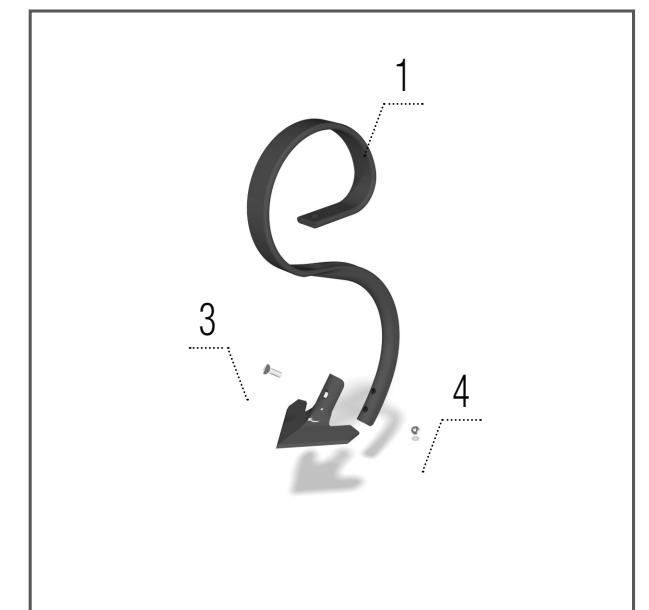

SB-Share

Models SN

- 1 – KM060254 HOLDER .....1 pcs
- 2 – KM060288 SHARE .....1 pcs
- 3 – KM000868 SCREW .....1 pcs
- 4 – KM000848 NUT .....1 pcs