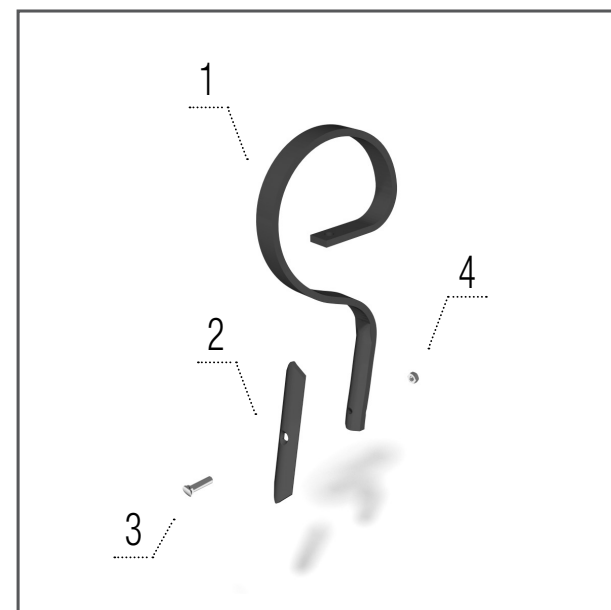

SPARE PART NUMBER

SWIFTER		SN 3000	SN 4000	SN 4000R	SN 5000
Share	pcs	12	16	16	20
Gamma point	pcs	28	40	40	48
SB-Share	pcs	22	—	—	36

Share – right

Models SN

- 1 – KM060173 SHARE.....1 pcs
- 2 – KM000903 SCREW.....2 pcs
- 3 – KM000296 NUT2 pcs
- 5 – KM060083 HOLDER1 pcs

Share – left

Models SN

- 1 – KM060173 SHARE.....1 pcs
- 2 – KM000903 SCREW.....2 pcs
- 3 – KM000296 NUT2 pcs
- 4 – KM060084 HOLDER1 pcs

Gamma point

Models SN

- 1 – 00016973 HOLDER.....1 pcs
- 2 – KM060142 CHISEL1 pcs
- 3 – KM000221 SCREW.....1 pcs
- 4 – KM000096 NUT1 pcs

Gamma point Long Life

Models SN

- 1 – 00016973 HOLDER.....1 pcs
- 2 – KM060416 CHISEL.....1 pcs
- 3 – KM000221 SCREW1 pcs
- 4 – KM000096 NUT1 pcs

SB-Share

Models SN

- 1 – KM060254 HOLDER1 pcs
- 2 – KM060288 SHARE1 pcs
- 3 – KM000868 SCREW1 pcs
- 4 – KM000848 NUT1 pcs