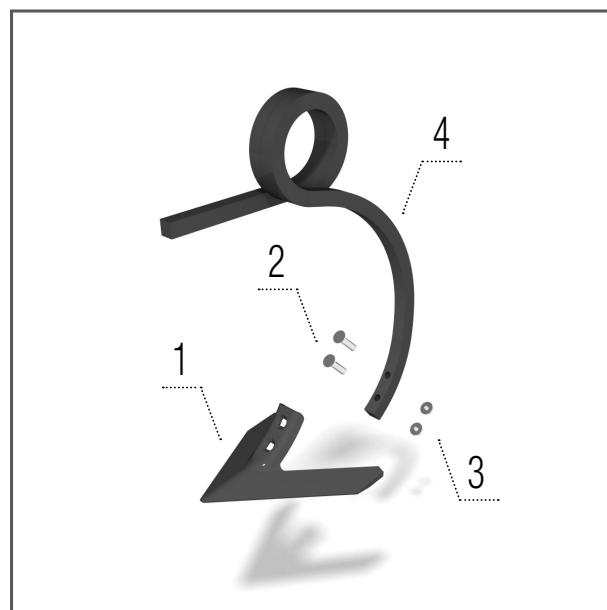

SPARE PART NUMBER

SWIFTER		SN 3000	SN 4000	SN 4000R	SN 5000
Share	pcs	12	16	16	20
Gamma point	pcs	28	40	40	48
SB-Share	pcs	22	—	—	36

Share – right

Models SN

- 1 – KM060173 SHARE.....1 pcs
- 2 – KM000903 SCREW.....2 pcs
- 3 – KM000296 NUT2 pcs
- 5 – KM060083 HOLDER1 pcs

Share – left

Models SN

- 1 – KM060173 SHARE.....1 pcs
- 2 – KM000903 SCREW.....2 pcs
- 3 – KM000296 NUT2 pcs
- 4 – KM060084 HOLDER1 pcs

Gamma point

Models SN

- 1 – 00016973 HOLDER.....1 pcs
- 2 – KM060142 CHISEL1 pcs
- 3 – KM000221 SCREW.....1 pcs
- 4 – KM000096 NUT1 pcs

Gamma point Long Life

Models SN

- 1 – 00016973 HOLDER.....1 pcs
- 2 – KM060416 CHISEL.....1 pcs
- 3 – KM000221 SCREW1 pcs
- 4 – KM000096 NUT1 pcs

SB-Share

Models SN

- 1 – KM060254 HOLDER1 pcs
- 2 – KM060288 SHARE1 pcs
- 3 – KM000868 SCREW1 pcs
- 4 – KM000848 NUT1 pcs