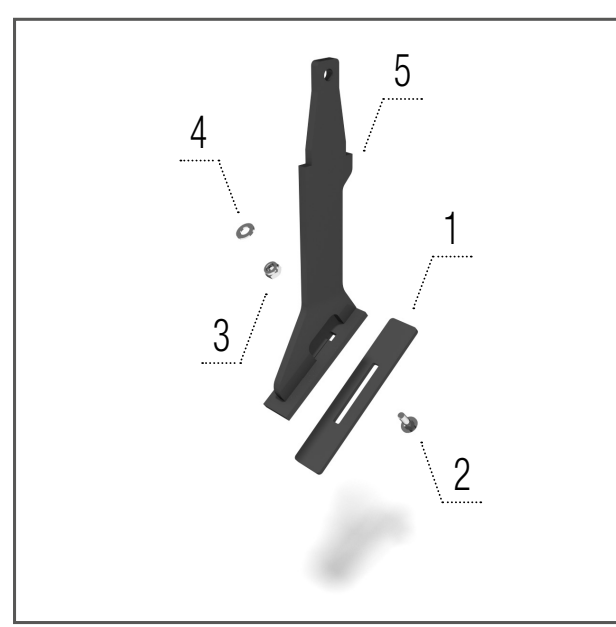

Scraper V-ring roller

Models FN, FN_L, FN_RT, FO, FO_L

- 1 – 00037392 SCRAPER ..... 1 pcs
- 2 – KM000395 SCREW ..... 1 pcs
- 3 – KM000081 WASHER ..... 1 pcs
- 4 – KM000155 NUT ..... 1 pcs
- 5 – 00000754 HOLDER ..... 1 pcs