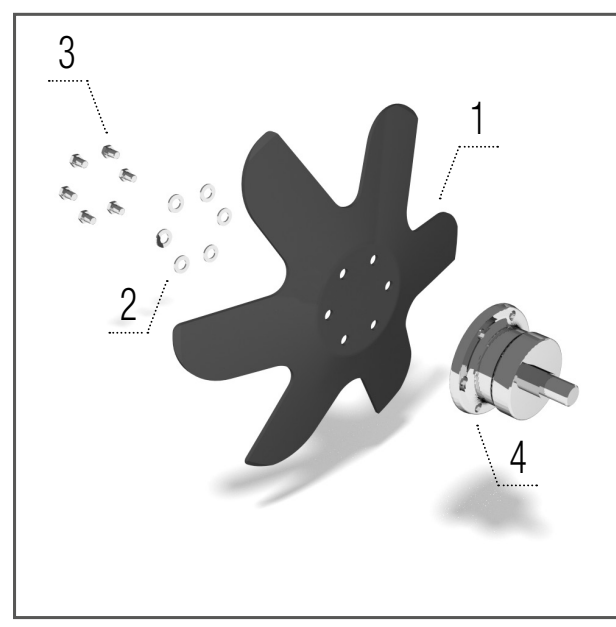

Tine harrow tines

Models FN, FN_L

- 1 – KM030007 TINE 1 pcs
- 2 – 0002940 WASHER 1 pcs
- 3 – KM380001 STIRRUP 1 pcs
- 4 – KM000154 NUT 2 pcs

Levelling disc – right

Models FN, FN_L, FO, FO_L

- 1 – KM060251 DISC 1 pcs
- 2 – KM000463 SCREW 6 pcs
- 3 – KM000056 WASHER 6 pcs
- 4 – KM040146 HUB 1 pcs