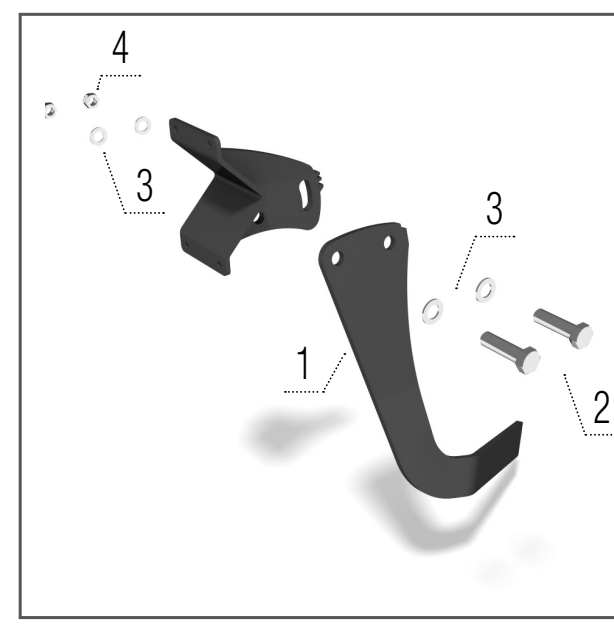

Spring leveller – left

Models FO, FO_L

- 1 – 00663000 ARM ..... 1 pcs
- 2 – KM000138 SCREW ..... 2 pcs
- 3 – KM000006 WASHER ..... 4 pcs
- 4 – KM000111 NUT ..... 2 pcs