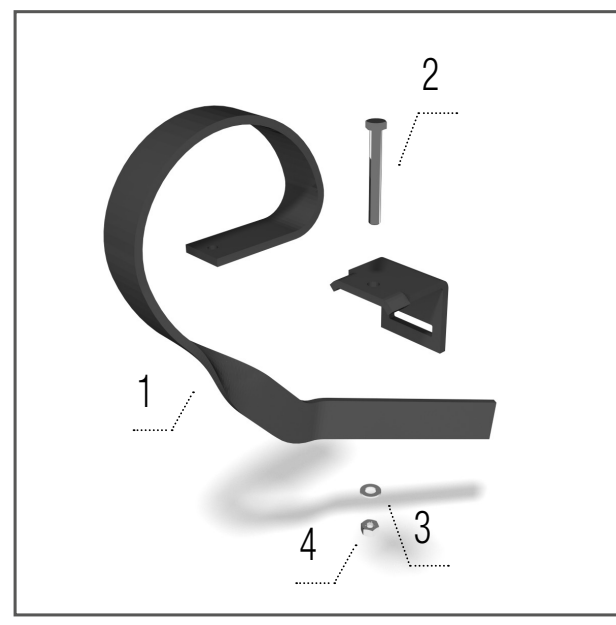

Spring leveller – left

Models FN, FN_L

- 1 – KM060269 ARM ..... 1 pcs
- 2 – KM000138 SCREW ..... 2 pcs
- 3 – KM000006 WASHER ..... 4 pcs
- 4 – KM000111 NUT ..... 2 pcs