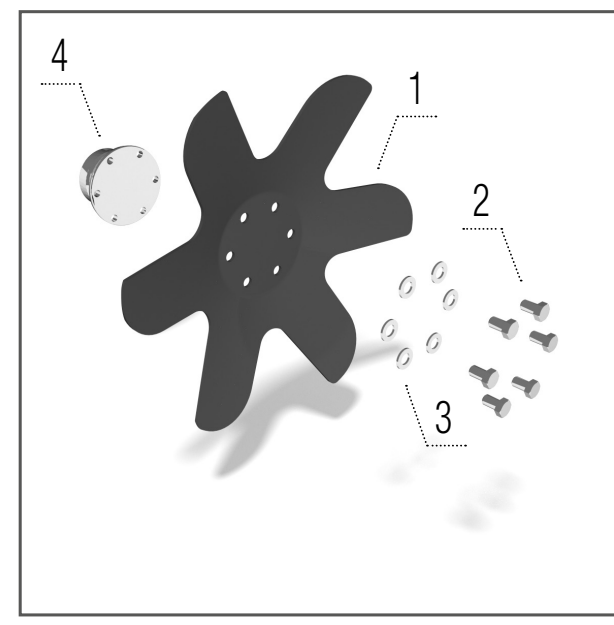

Levelling disc – right

Models FN, FN_L, FO, FO_L

- 1 – KM060251 DISC ..... 1 pcs
- 2 – KM000463 SCREW ..... 6 pcs
- 3 – KM000056 WASHER ..... 6 pcs
- 4 – KM040146 HUB ..... 1 pcs