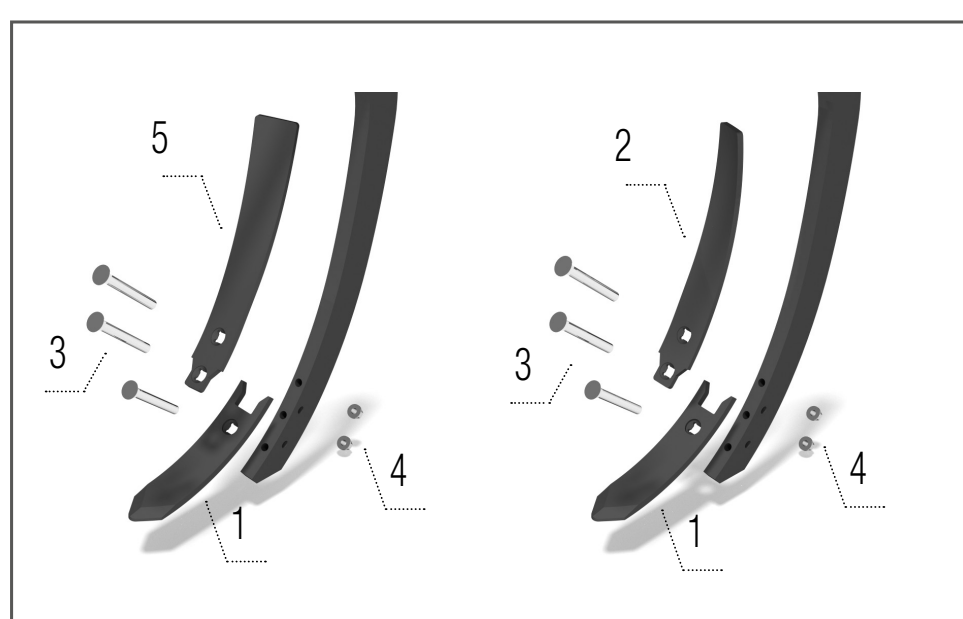

Chisel 60 mm

Models FN, FN_L, FN_RT, FO, FO_L

- 1 – KM060436 CHISEL ..... 2 pcs
- 2 – KM060439 METAL DEFLECTOR RIGHT ..... 1 pcs
- 3 – KM000854 SCREW ..... 6 pcs
- 4 – KM000855 NUT ..... 6 pcs
- 5 – KM060440 METAL DEFLECTOR LEFT ..... 1 pcs