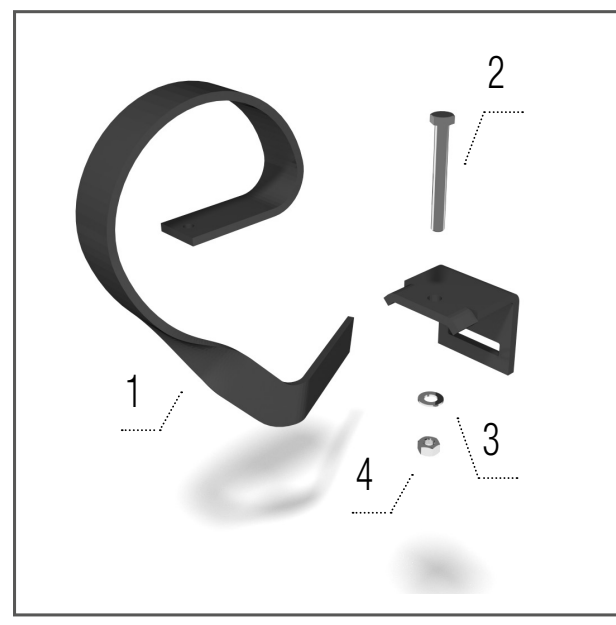

Spring leveller – right

Models FN, FN_L

- 1 – KM060268 ARM ..... 1 pcs
- 2 – KM000138 SCREW ..... 2 pcs
- 3 – KM000006 WASHER ..... 4 pcs
- 4 – KM000111 NUT ..... 2 pcs