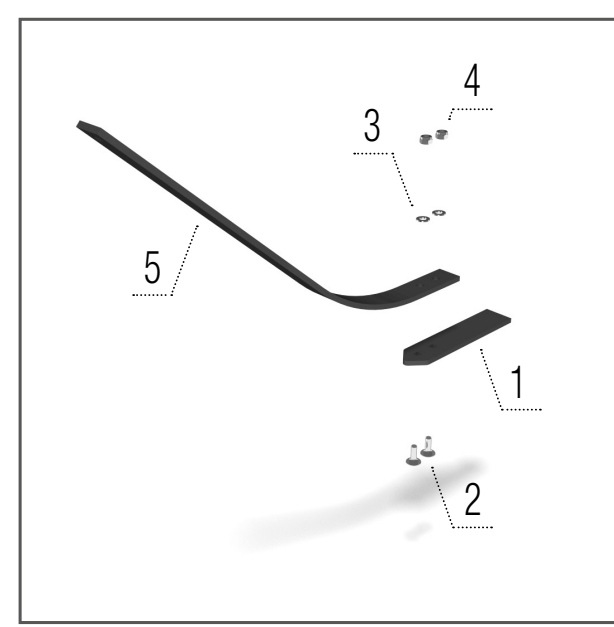

Scraper Spring packer

Models FN, FN_L

- 1 – 00712418 SCRAPER ..... 1 pcs
- 2 – KM000395 SCREW ..... 2 pcs
- 3 – KM000081 WASHER ..... 2 pcs
- 4 – KM000155 NUT ..... 2 pcs
- 5 – 00713124 SPRING ..... 1 pcs