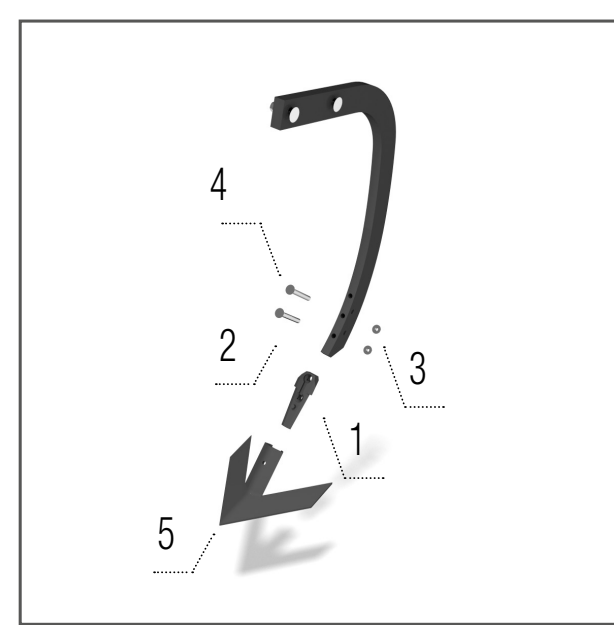

Share Clip-On 280 mm

Models FN, FN_L, FN_RT, FO, FO_L

- 1 – KM060153 WEDGE ..... 1 pcs
- 2 – KM000436 SCREW ..... 1 pcs
- 3 – KM000296 NUT ..... 2 pcs
- 4 – KM000435 SCREW ..... 1 pcs
- 5 – KM060053 SHARE ..... 1 pcs