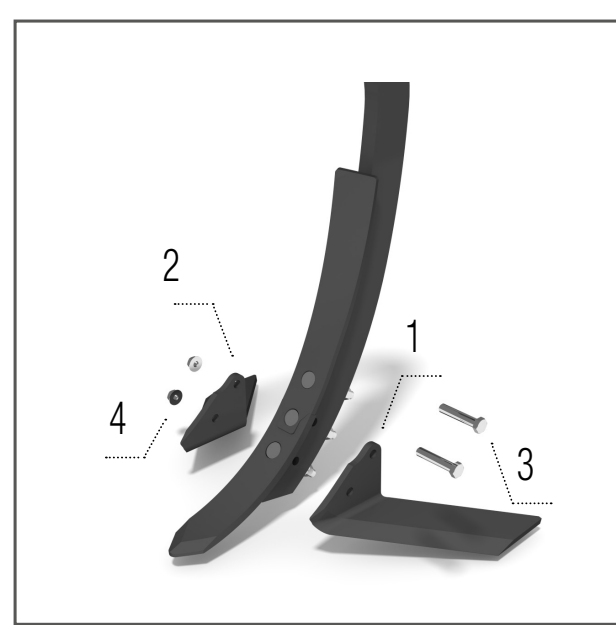

Share wing 185 mm

Models FN, FN_L, FN_RT, FO, FO_L

- 1 – KM060443 WING LEFT ..... 1 pcs
- 2 – KM060444 WING RIGHT ..... 1 pcs
- 3 – KM000890 SCREW ..... 2 pcs
- 4 – KM000296 NUT ..... 2 pcs