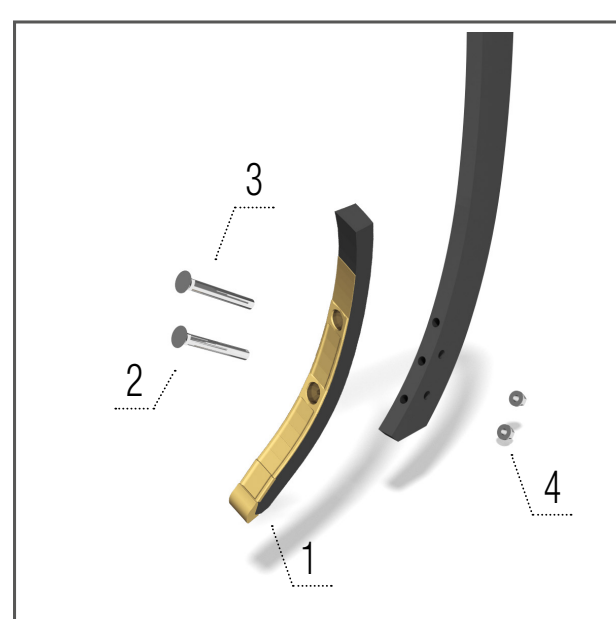

SPARE PART NUMBER

FENIX		FN 3000	FN 3500	FN 4000	FO 4000	FO 5000	FO 6000
		FN 3000L FN 3000 RT	FN 3500L FN 3500 RT	FN 4000R FN 4000 L FN 4000 RL		FO 4000 L	FO 5000L
Share Clip-On	pcs	10	12	13	13	15	19
Chisel	pcs	10	12	13	13	15	19
Share wing right	pcs	10	12	13	13	15	19
Share wing left	pcs	10	12	13	13	15	19
Deflector – right	pcs	6	7	8	6	8	10
Deflector – left	pcs	4	5	5	7	7	9
Spring leveller – right	pcs	4	4	5	4	5	6
Spring leveller – left	pcs	4	4	5	4	5	6
Scraper V-ring roller	pcs	22	26	31	26	34	42
Scraper Steel ring packer	pcs	23	27	33	29	37	45
Scraper Roadpacker	pcs	23	27	33	29	37	45
Scraper U-ring	pcs	16	18	24	—	—	—
Scraper Spring packer	pcs	13	14	18	22	28	36
Levelling disc – right	pcs	4	4	5	4	5	6
Levelling disc – left	pcs	4	4	5	4	5	6
Tine harrow tines	pcs	21	24	28	28	36	42