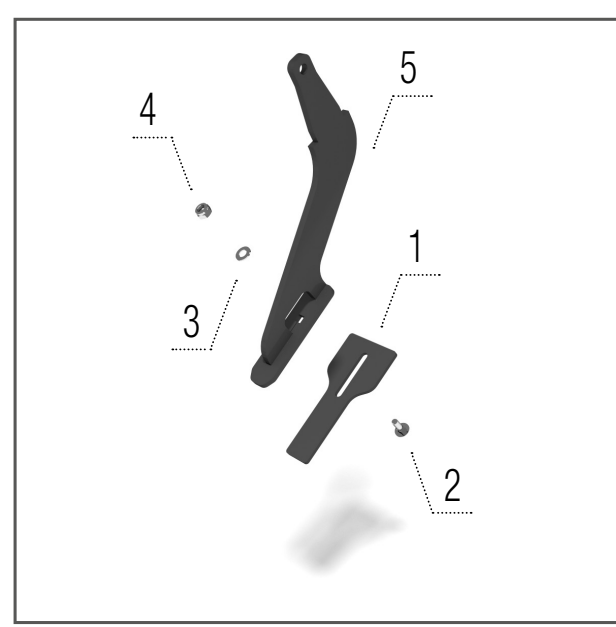

Spring leveller – left

Models FO, FO_L

- 1 – 00663000 ARM 1 pcs
- 2 – KM000138 SCREW 2 pcs
- 3 – KM000006 WASHER 4 pcs
- 4 – KM000111 NUT 2 pcs

Scraper V-ring roller

Models FN, FN_L, FN_RT, FO, FO_L

- 1 – 00037392 SCRAPER 1 pcs
- 2 – KM000395 SCREW 1 pcs
- 3 – KM000081 WASHER 1 pcs
- 4 – KM000155 NUT 1 pcs
- 5 – 00000754 HOLDER 1 pcs