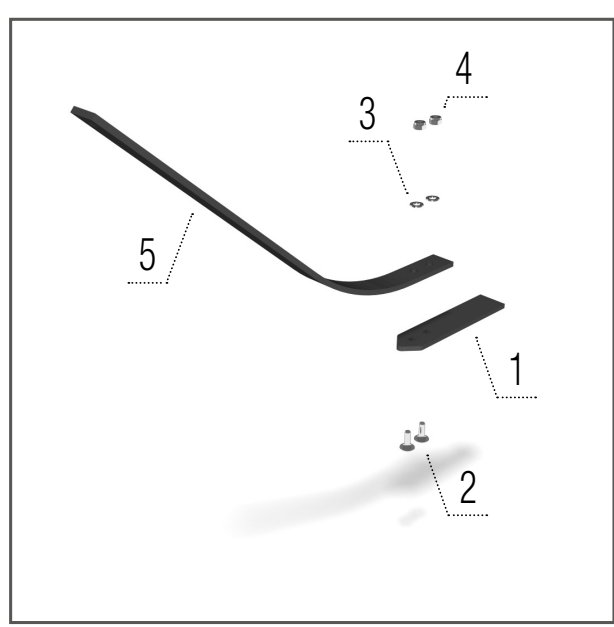

Scraper U-ring

Models FN, FN_L

- 1 – 00712419 SCRAPER ..... 1 pcs
- 2 – KM000395 SCREW ..... 2 pcs
- 3 – KM000081 WASHER ..... 2 pcs
- 4 – KM000155 NUT ..... 2 pcs
- 5 – 00713124 SPRING ..... 1 pcs