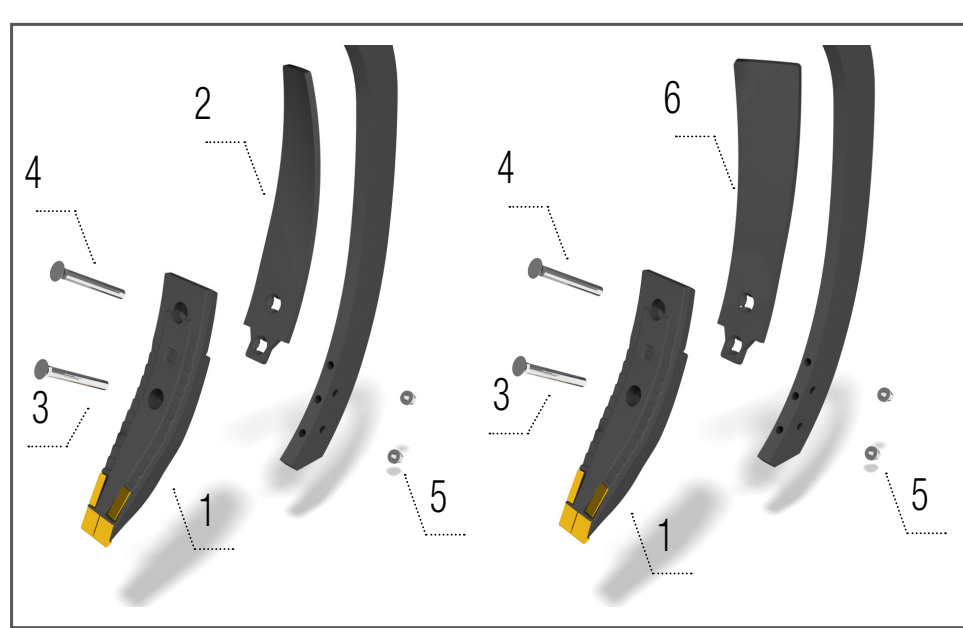

Chisel 80 mm LONG LIFE

Models FN, FN_L, FN_RT, FO, FO_L

- 1 – KM060402 CHISEL ..... 2 pcs
- 1 – KM060427 CHISEL (from version DA) ..... 2 pcs
- 2 – KM060435 METAL DEFLECTOR RIGHT ..... 1 pcs
- 3 – KM000854 SCREW ..... 2 pcs
- 4 – KM000858 SCREW ..... 2 pcs
- 5 – KM000855 NUT ..... 4 pcs
- 6 – KM060438 METAL DEFLECTOR LEFT ..... 1 pcs