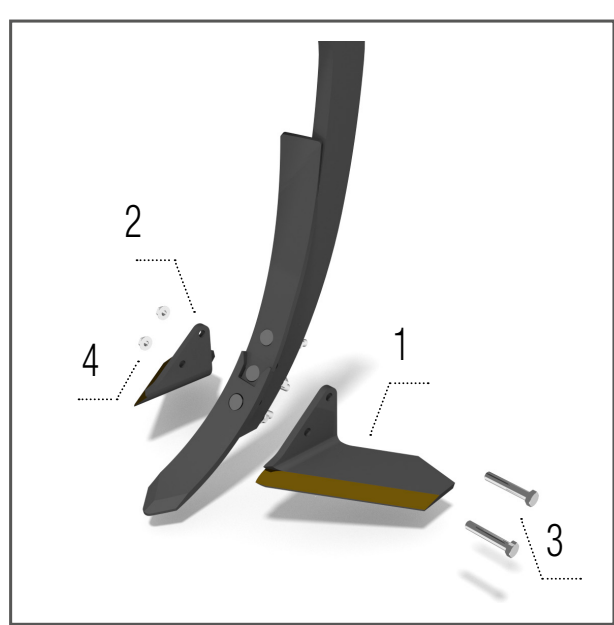

Share wing 125 mm

Models FN, FN_L, FN_RT, FO, FO_L

- 1 – KM060441 WING LEFT 1 pcs
- 2 – KM060442 WING RIGHT 1 pcs
- 3 – KM000890 SCREW 2 pcs
- 4 – KM000296 NUT 2 pcs

Share wing 185 mm

Models FN, FN_L, FN_RT, FO, FO_L

- 1 – KM060443 WING LEFT 1 pcs
- 2 – KM060444 WING RIGHT 1 pcs
- 3 – KM000890 SCREW 2 pcs
- 4 – KM000296 NUT 2 pcs

Share wing 185 mm LONG LIFE

Models FN, FN_L, FN_RT, FO, FO_L

- 1 – KM060447 WING 1 pcs
- 2 – KM060448 WING 1 pcs
- 3 – KM000986 SCREW 2 pcs
- 4 – KM000296 NUT 2 pcs