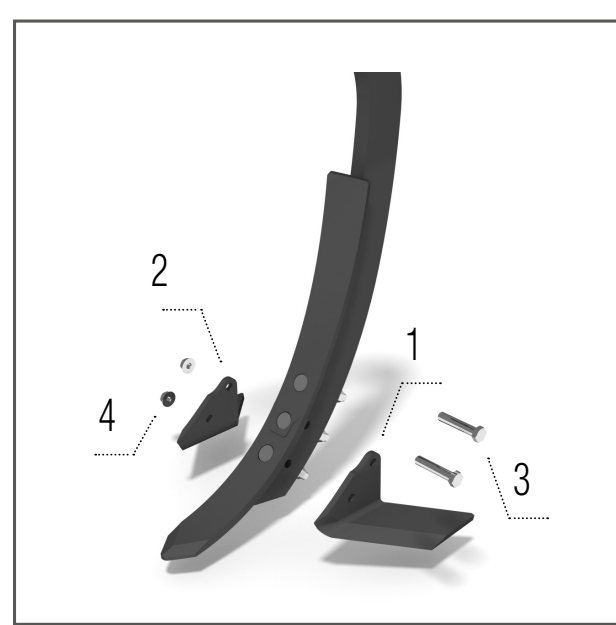

Share wing 125 mm

Models FN, FN_L, FN_RT, FO, FO_L

- 1 – KM060441 WING LEFT ..... 1 pcs
- 2 – KM060442 WING RIGHT ..... 1 pcs
- 3 – KM000890 SCREW ..... 2 pcs
- 4 – KM000296 NUT ..... 2 pcs