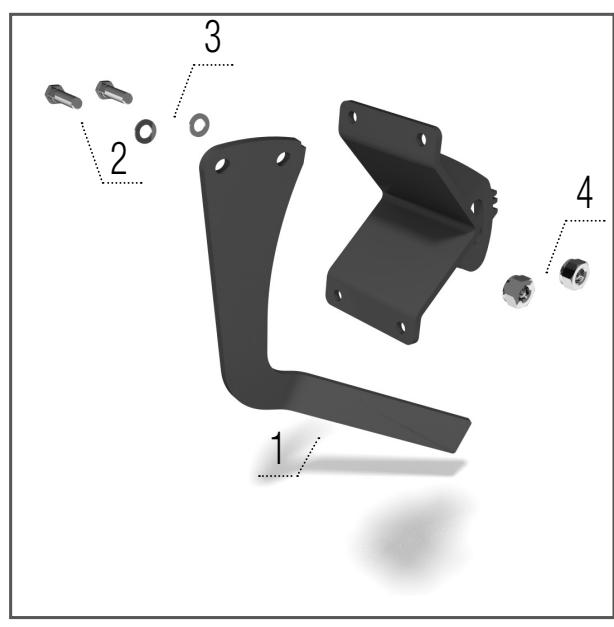

- 1 – 00023579 SCRAPER 1 pcs
- 2 – KM000395 SCREW 1 pcs
- 3 – KM000081 WASHER 1 pcs
- 4 – KM000155 NUT 1 pcs
- 5 – 00046816 HOLDER 1 pcs

Spring leveller – right

Models FO, FO_L

- 1 – 00662949 ARM 1 pcs
- 2 – KM000138 SCREW 2 pcs
- 3 – KM000006 WASHER 4 pcs
- 4 – KM000111 NUT 2 pcs