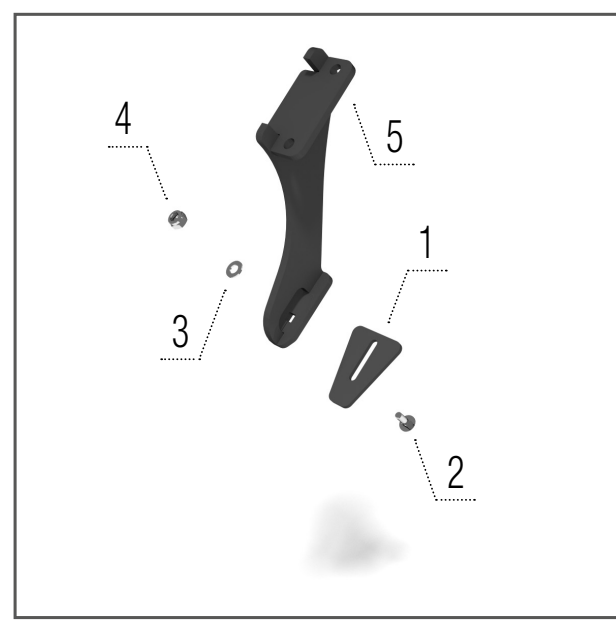

Scraper Roadpacker

Models FN, FN_L, FN_RT, FO, FO_L

- 1 – 00023579 SCRAPER ..... 1 pcs
- 2 – KM000395 SCREW ..... 1 pcs
- 3 – KM000081 WASHER ..... 1 pcs
- 4 – KM000155 NUT ..... 1 pcs
- 5 – 00046816 HOLDER ..... 1 pcs