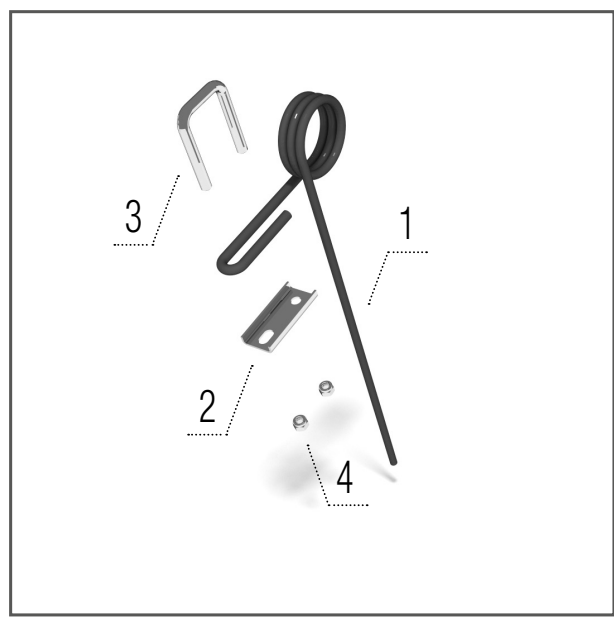

Share Clip-On 280 mm

Models FN, FN_L, FN_RT, FO, FO_L

- 1 – KM060153 WEDGE 1 pcs
- 2 – KM000436 SCREW 1 pcs
- 3 – KM000296 NUT 2 pcs
- 4 – KM000435 SCREW 1 pcs
- 5 – KM060053 SHARE 1 pcs

Spring leveller – right

Models FN, FN_L

- 1 – KM060268 ARM 1 pcs
- 2 – KM000138 SCREW 2 pcs
- 3 – KM000006 WASHER 4 pcs
- 4 – KM000111 NUT 2 pcs

Spring leveller – left

Models FN, FN_L

- 1 – KM060269 ARM 1 pcs
- 2 – KM000138 SCREW 2 pcs
- 3 – KM000006 WASHER 4 pcs
- 4 – KM000111 NUT 2 pcs