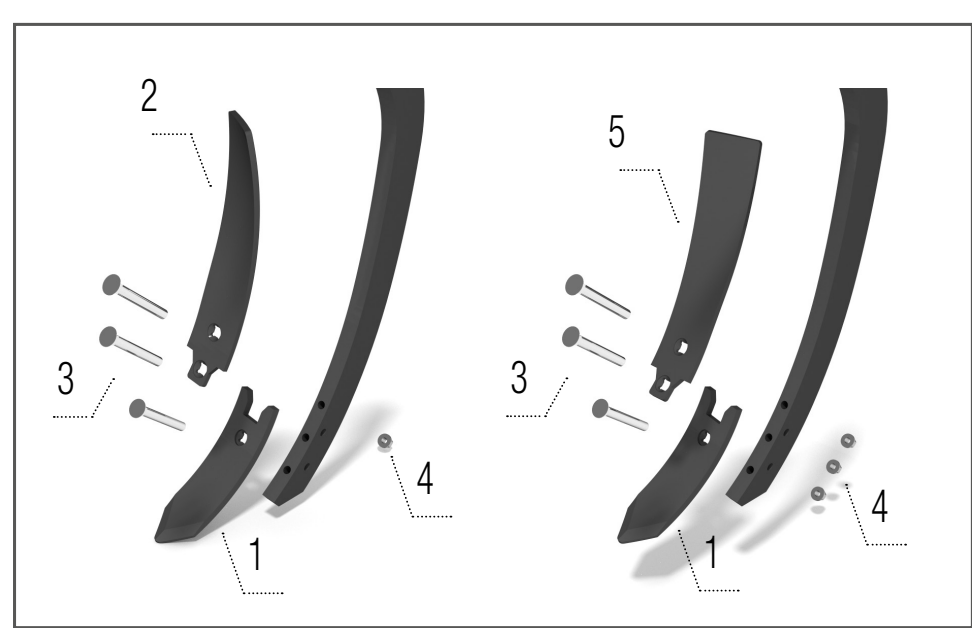

Chisel 80 mm

Models FN, FN_L, FN_RT, FO, FO_L

- 1 – KM060437 CHISEL ..... 2 pcs
- 2 – KM060435 METAL DEFLECTOR RIGHT ..... 1 pcs
- 3 – KM000854 SCREW ..... 6 pcs
- 4 – KM000855 NUT ..... 6 pcs
- 5 – KM060438 METAL DEFLECTOR LEFT ..... 1 pcs