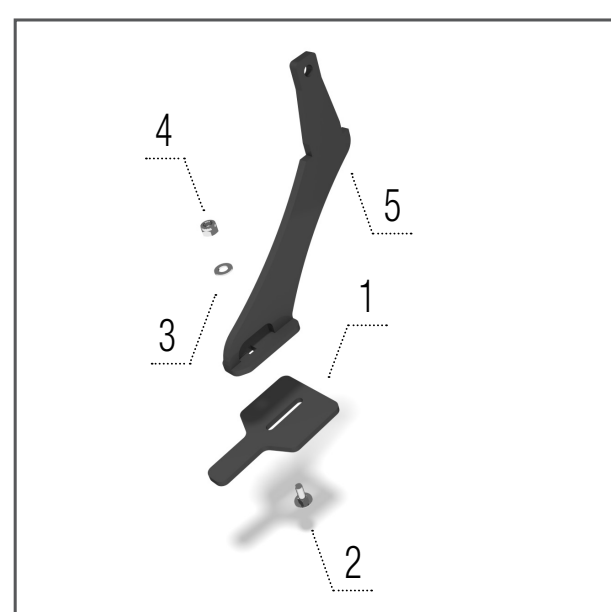

- 1 – KM060250 DISC ..... 1 pcs
- 2 – KM000463 SCREW ..... 6 pcs
- 3 – KM000056 WASHER ..... 6 pcs
- 4 – KM040146 HUB ..... 1 pcs

**Share wing 185 mm**

**Model DO**

- 1 – KM060443 WING LEFT ..... 1 pcs
- 2 – KM060444 WING RIGHT ..... 1 pcs
- 3 – KM000890 SCREW ..... 2 pcs
- 4 – KM000296 NUT ..... 2 pcs

**Share wing 185 mm  
LONG LIFE**

**Model DO**

- 1 – KM060447 WING ..... 1 pcs
- 2 – KM060448 WING ..... 1 pcs
- 3 – KM000986 SCREW ..... 2 pcs
- 4 – KM000296 NUT ..... 2 pcs

**Scraper Cutpack  
packer**