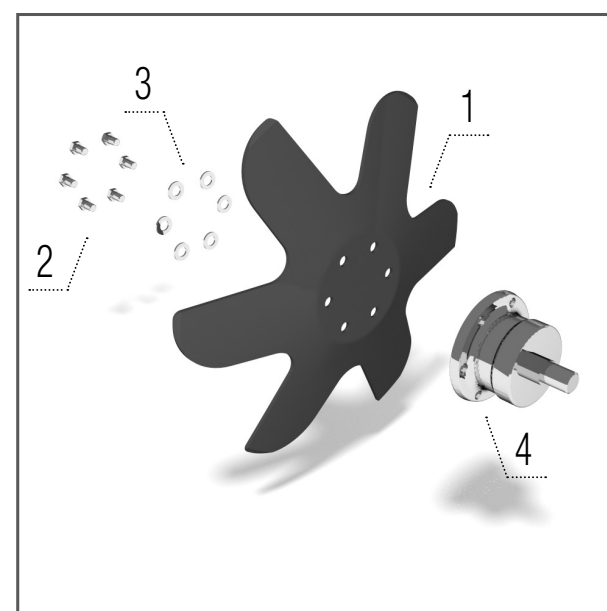

**Levelling disc
– left**

Model DO

- 1 – KM060250 DISC ..... 1 pcs
- 2 – KM000463 SCREW ..... 6 pcs
- 3 – KM000056 WASHER ..... 6 pcs
- 4 – KM040146 HUB ..... 1 pcs