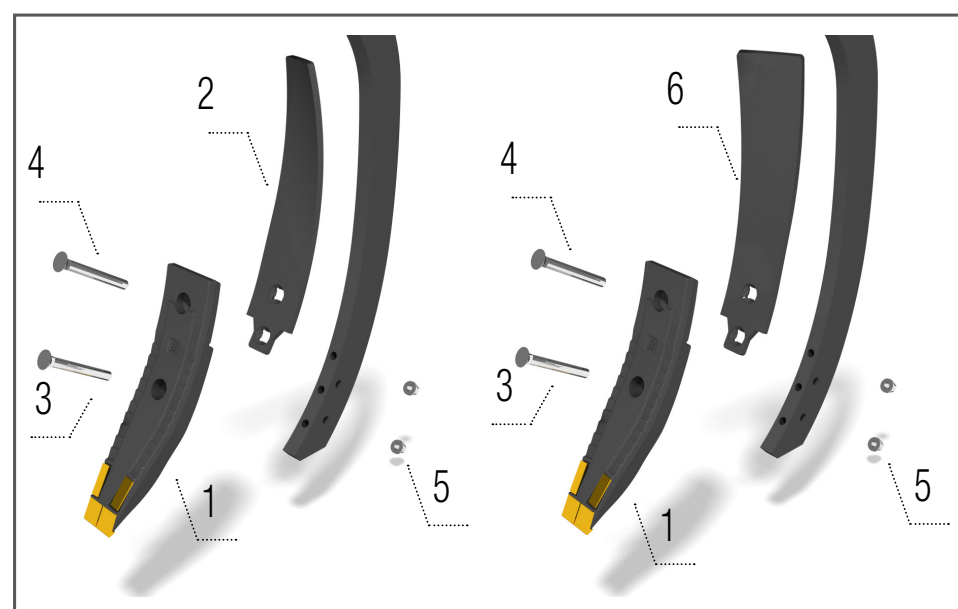

Chisel 80 mm LONG LIFE

Model DO

- 1 – KM060427 / KM060402** CHISEL ..... 2 pcs
- 2 – KM060435 / KM060257** METAL DEFLECTOR RIGHT ..... 1 pcs
- 3 – KM000854 / KM000857** SCREW ..... 2 pcs
- 4 – KM000858 / KM000858** SCREW ..... 2 pcs
- 5 – KM000855 / KM000855** NUT ..... 4 pcs
- 6 – KM060438 / KM000258** METAL DEFLECTOR LEFT ..... 1 pcs

* from version DA
** to version DA