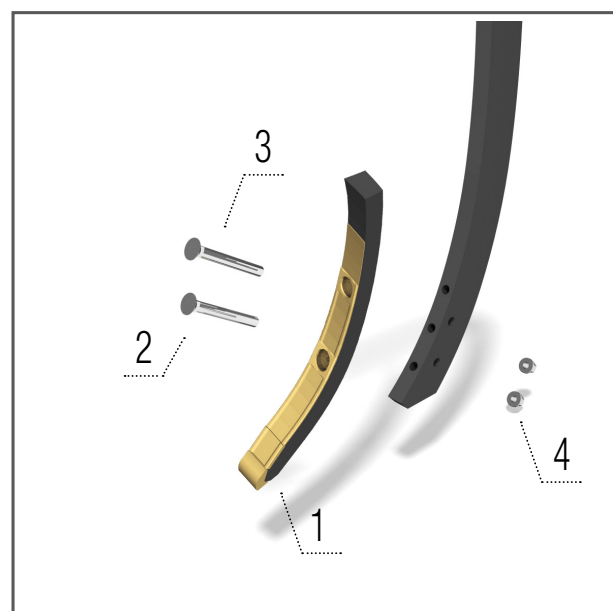

# SPARE PART NUMBER

TERRALAND		DO 4000	DO 5000	DO 6000
Serrated disc 690 × 6 mm	pcs	22	26	34
Chisel	pcs	11	13	17
Deflector – right	pcs	6	7	8
Deflector – left	pcs	5	6	7
Share wing right	pcs	11	13	17
Share wing left	pcs	11	13	17
Levelling disc – right	pcs	3	4	5
Levelling disc – left	pcs	3	4	5
Scraper Cutpack packer	pcs	34	40	52

**Chisel 40 mm  
LONG LIFE\***

**Model DO**

- 1 – KM060446 CHISEL ..... 1 pcs
- 2 – KM000854 SCREW ..... 1 pcs
- 3 – KM000906 SCREW ..... 1 pcs
- 4 – KM000855 NUT ..... 2 pcs

**Chisel  
60 mm**

**Model DO**