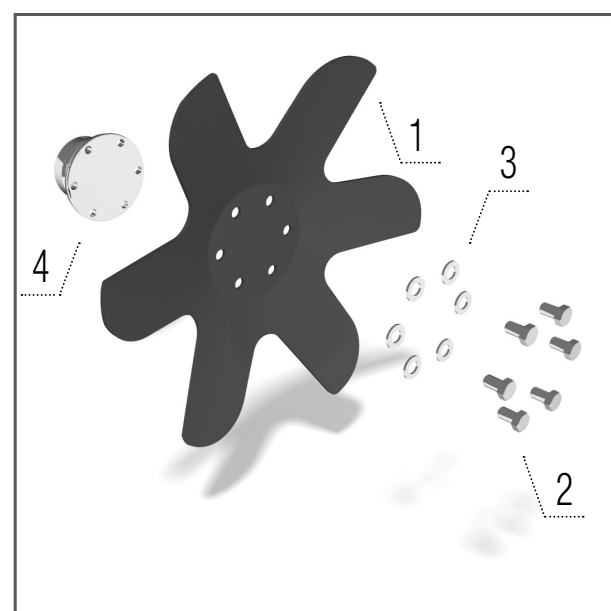

\* from version DA  
\*\* to version DA

**Serrated disc  
690 × 6 mm**

**Model DO**

- 1 – KM060370 DISC ..... 1 pcs
- 2 – KM000969 SCREW ..... 6 pcs
- 3 – KM000242 WASHER ..... 12 pcs
- 4 – KM000685 NUT ..... 6 pcs