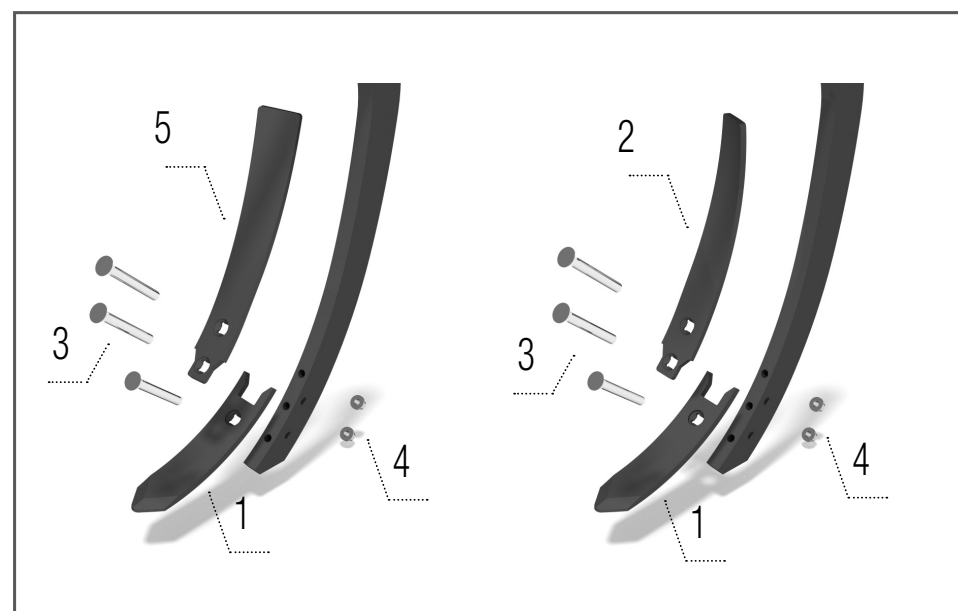

**Chisel
60 mm**

Model DO

- 1 – KM060436 CHISEL ..... 2 pcs
- 2 – KM060439 METAL DEFLECTOR RIGHT ..... 1 pcs
- 3 – KM000854 SCREW ..... 6 pcs
- 4 – KM000855 NUT ..... 6 pcs
- 5 – KM060440 METAL DEFLECTOR LEFT ..... 1 pcs