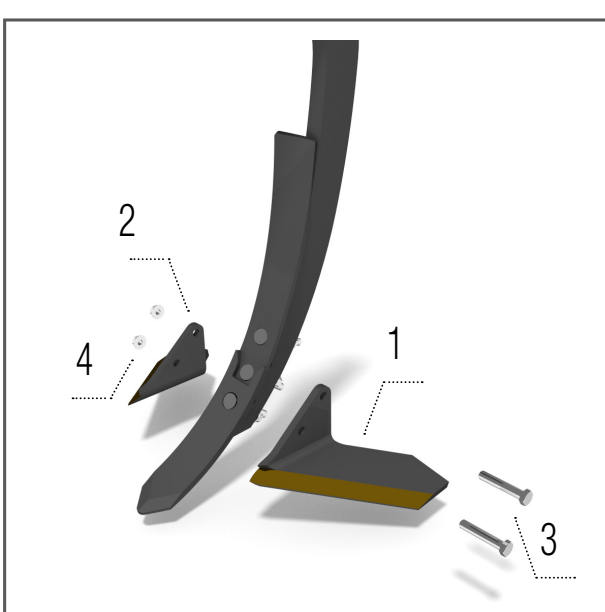

**Levelling disc  
– right**

**Model DO**

- 1 – KM060251 DISC ..... 1 pcs
- 2 – KM000463 SCREW ..... 6 pcs
- 3 – KM000056 WASHER ..... 6 pcs
- 4 – KM040146 HUB ..... 1 pcs

**Levelling disc  
– left**

**Model DO**

- 1 – KM060250 DISC ..... 1 pcs
- 2 – KM000463 SCREW ..... 6 pcs
- 3 – KM000056 WASHER ..... 6 pcs
- 4 – KM040146 HUB ..... 1 pcs

**Share wing 185 mm**

**Model DO**

- 1 – KM060443 WING LEFT ..... 1 pcs
- 2 – KM060444 WING RIGHT ..... 1 pcs
- 3 – KM000890 SCREW ..... 2 pcs
- 4 – KM000296 NUT ..... 2 pcs