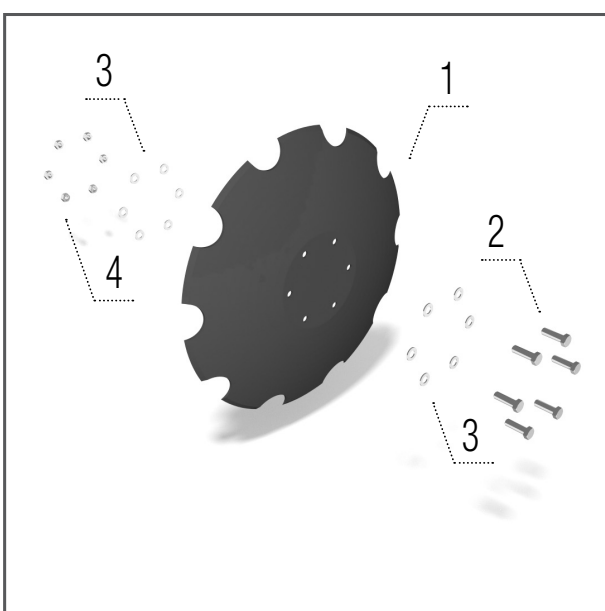

\* from version DA  
\*\* to version DA

**Serrated disc  
690 × 6 mm**

**Model DO**

- 1 – KM060370 DISC ..... 1 pcs
- 2 – KM000969 SCREW ..... 6 pcs
- 3 – KM000242 WASHER ..... 12 pcs
- 4 – KM000685 NUT ..... 6 pcs