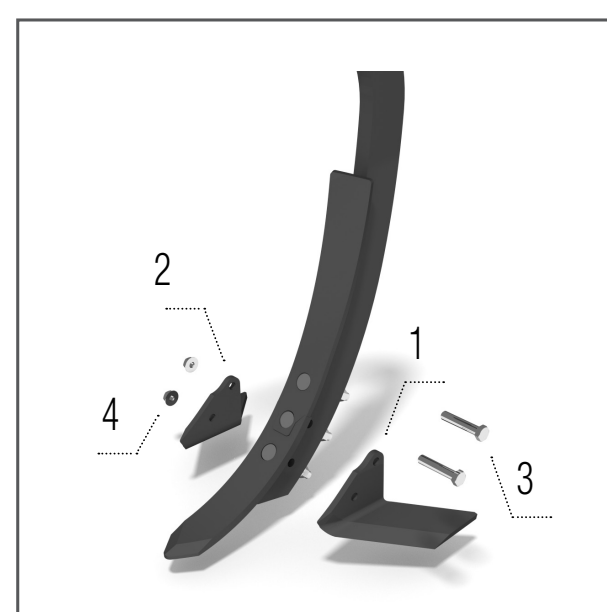

**Share wing
125 mm**

Model DO

- 1 – KM060441 WING LEFT ..... 1 pcs
- 2 – KM060442 WING RIGHT ..... 1 pcs
- 3 – KM000890 SCREW ..... 2 pcs
- 4 – KM000296 NUT ..... 2 pcs