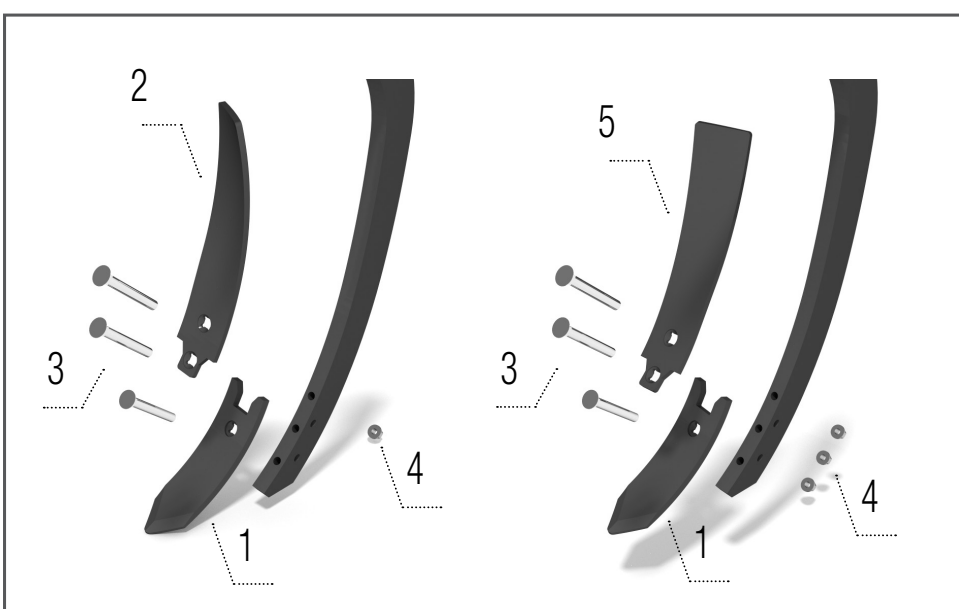

Chisel 80 mm

Model DO

- 1 – KM060437 CHISEL ..... 2 pcs
- 2 – KM060435 METAL DEFLECTOR RIGHT ..... 1 pcs
- 3 – KM000854 SCREW ..... 6 pcs
- 4 – KM000855 NUT ..... 6 pcs
- 5 – KM060438 METAL DEFLECTOR LEFT ..... 1 pcs