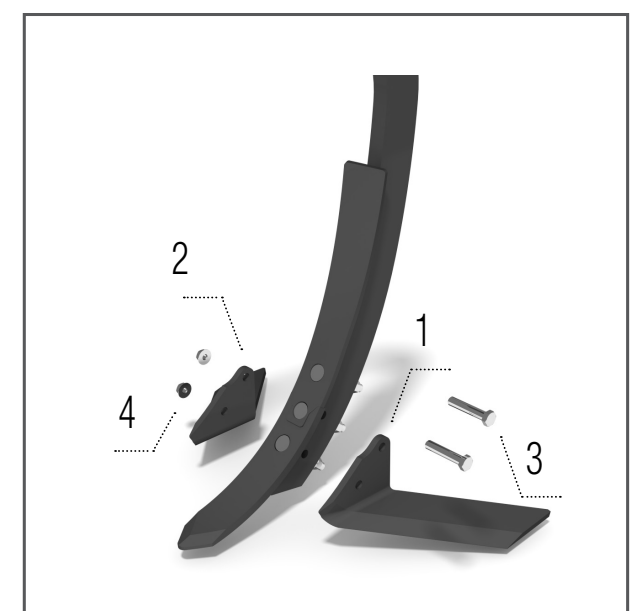

Share wing 185 mm

Model DO

- 1 – KM060443 WING LEFT ..... 1 pcs
- 2 – KM060444 WING RIGHT ..... 1 pcs
- 3 – KM000890 SCREW ..... 2 pcs
- 4 – KM000296 NUT ..... 2 pcs