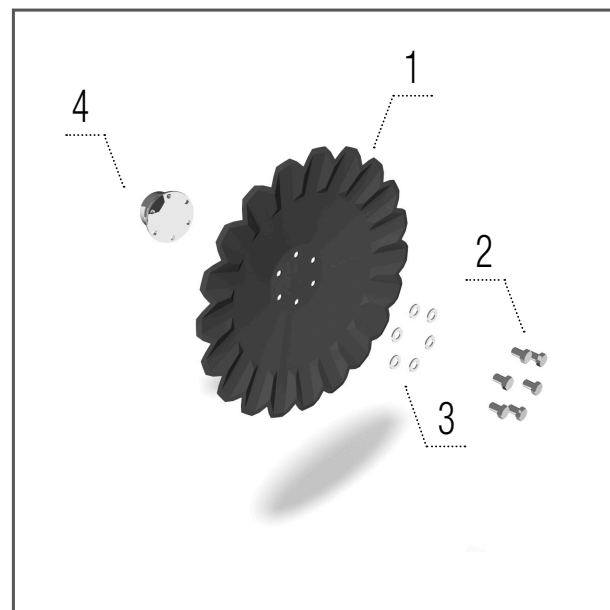

SPARE PART NUMBER

| SWIFTERDISC | | XN 3000 | XN 3500 | XN 4000R | XN 4000 | XN 5000 |
|---------------------------|-----|---------|---------|----------|---------|---------|
| Serrated disc 520 × 5 mm | pcs | 22/24 | 26/28 | 30/32 | 30 | 40 |
| A-disc 520 × 5 mm | pcs | 22/24 | 26/28 | 30/32 | 30 | 40 |
| Harrow tine | pcs | 22 | 26 | 30 | 28 | 36 |
| Scraper V-ring roller | pcs | 22 | 24 | 28 | 30 | 38 |
| Scraper Steel ring packer | pcs | 23 | 26 | 30 | 32 | 40 |
| Scraper Roadpacker | pcs | 23 | 26 | 30 | 32 | 40 |
| Scraper U-ring | pcs | 16 | 18 | 22 | 24 | 28 |
| Scraper Spring packer | pcs | 13 | 14 | 18 | 18 | 22 |

**Serrated disc
520 × 5 mm**

Models XN, XN_R

- 1 – KM060304 DISC.....1 pcs
- 2 – KM000930 SCREW6 pcs
- 3 – KM000963 WASHER.....6 pcs
- 4 – KM040146 HUB.....1 pcs

**A-disc
520 × 5 mm**

Models XN, XN_R

- 1 – KM060305 DISC.....1 pcs
- 2 – KM000930 SCREW6 pcs
- 3 – KM000963 WASHER.....6 pcs
- 4 – KM040146 HUB.....1 pcs

**Harrow
tine**

Model XN

- 1 – KM030007 Tine1 pcs
- 2 – 00002940 WASHER1 pcs
- 3 – KM380001 STIRRUP.....1 pcs
- 4 – KM000154 NUT2 pcs

**Scraper
V-ring roller**

Models XN, XN_R

- 1 – 00037392 SCRAPER.....1 pcs
- 2 – KM000395 SCREW1 pcs
- 3 – KM000081 WASHER.....1 pcs
- 4 – KM000155 NUT1 pcs
- 5 – 00000754 HOLDER.....1 pcs