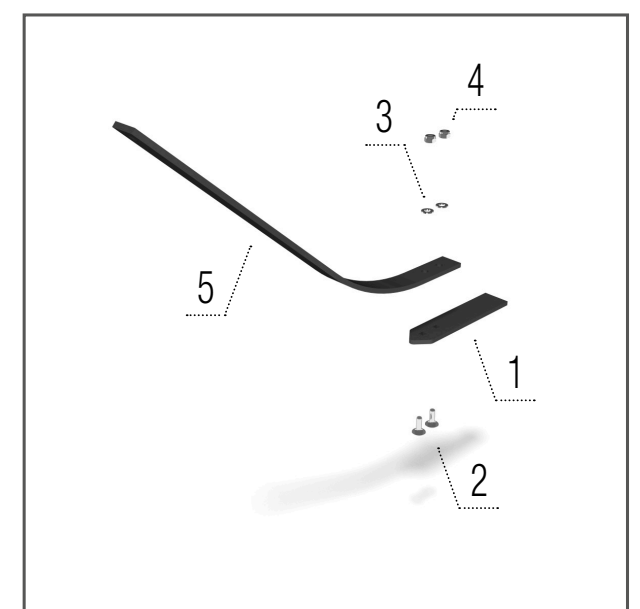

Models XN, XN_R

- 1 – 00023579 SCRAPER.....1 pcs
- 2 – KM000395 SCREW1 pcs
- 3 – KM000081 WASHER.....1 pcs
- 4 – KM000155 NUT1 pcs
- 5 – 00046816 HOLDER.....1 pcs

**Scraper
U-ring**

Models XN, XN_R

- 1 – 00037392 SCRAPER.....1 pcs
- 2 – KM000395 SCREW1 pcs
- 3 – KM000081 WASHER.....1 pcs
- 4 – KM000155 NUT1 pcs
- 5 – 00000754 HOLDER.....1 pcs