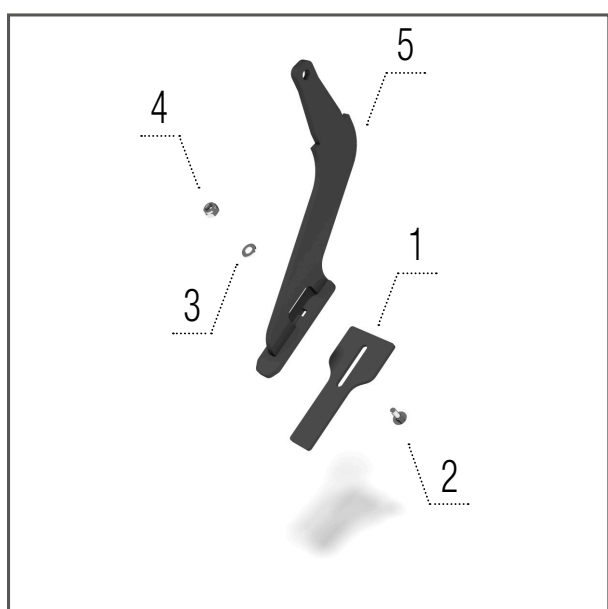

**Serrated disc
520 × 5 mm**

Models XN, XN_R

- 1 – KM060304 DISC.....1 pcs
- 2 – KM000930 SCREW6 pcs
- 3 – KM000963 WASHER.....6 pcs
- 4 – KM040146 HUB.....1 pcs

**A-disc
520 × 5 mm**

Models XN, XN_R

- 1 – KM060305 DISC.....1 pcs
- 2 – KM000930 SCREW6 pcs
- 3 – KM000963 WASHER.....6 pcs
- 4 – KM040146 HUB.....1 pcs

**Harrow
tine**

Model XN

- 1 – KM030007 Tine1 pcs
- 2 – 00002940 WASHER1 pcs
- 3 – KM380001 STIRRUP.....1 pcs
- 4 – KM000154 NUT2 pcs

**Scraper
V-ring roller**

Models XN, XN_R

- 1 – 00037392 SCRAPER.....1 pcs
- 2 – KM000395 SCREW1 pcs
- 3 – KM000081 WASHER.....1 pcs
- 4 – KM000155 NUT1 pcs
- 5 – 00000754 HOLDER.....1 pcs