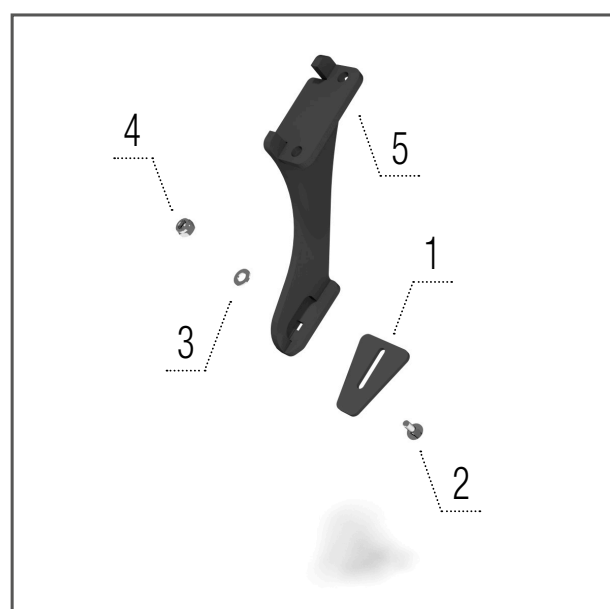

**Scraper
Roadpacker**

Models XN, XN_R

- 1 – 00023579 SCRAPER.....1 pcs
- 2 – KM000395 SCREW .....1 pcs
- 3 – KM000081 WASHER.....1 pcs
- 4 – KM000155 NUT .....1 pcs
- 5 – 00046816 HOLDER.....1 pcs