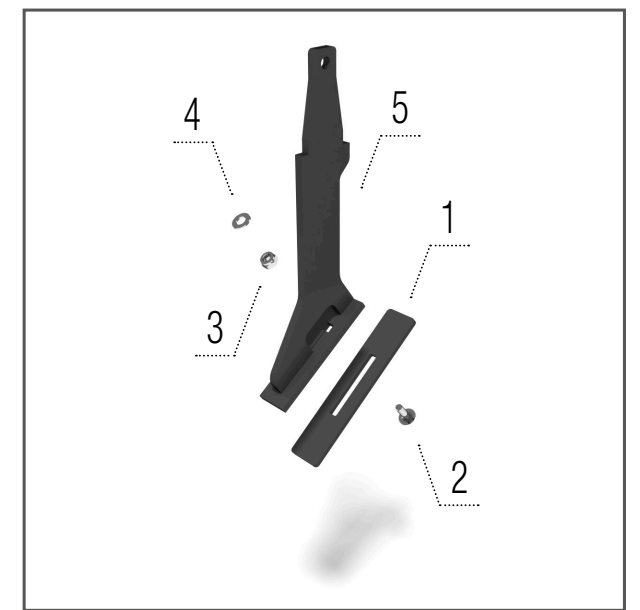

SPARE PART NUMBER

| SWIFTERDISC | | XN 3000 | XN 3500 | XN 4000R | XN 4000 | XN 5000 |
|---------------------------|-----|---------|---------|----------|---------|---------|
| Serrated disc 520 × 5 mm | pcs | 22/24 | 26/28 | 30/32 | 30 | 40 |
| A-disc 520 × 5 mm | pcs | 22/24 | 26/28 | 30/32 | 30 | 40 |
| Harrow tine | pcs | 22 | 26 | 30 | 28 | 36 |
| Scraper V-ring roller | pcs | 22 | 24 | 28 | 30 | 38 |
| Scraper Steel ring packer | pcs | 23 | 26 | 30 | 32 | 40 |
| Scraper Roadpacker | pcs | 23 | 26 | 30 | 32 | 40 |
| Scraper U-ring | pcs | 16 | 18 | 22 | 24 | 28 |
| Scraper Spring packer | pcs | 13 | 14 | 18 | 18 | 22 |

**Serrated disc
520 × 5 mm**

Models XN, XN_R

- 1 – KM060304 DISC.....1 pcs
- 2 – KM000930 SCREW6 pcs
- 3 – KM000963 WASHER.....6 pcs
- 4 – KM040146 HUB.....1 pcs

**A-disc
520 × 5 mm**

Models XN, XN_R

- 1 – KM060305 DISC.....1 pcs
- 2 – KM000930 SCREW6 pcs
- 3 – KM000963 WASHER.....6 pcs
- 4 – KM040146 HUB.....1 pcs

**Harrow
tine**

Model XN

- 1 – KM030007 Tine1 pcs
- 2 – 00002940 WASHER1 pcs
- 3 – KM380001 STIRRUP.....1 pcs
- 4 – KM000154 NUT2 pcs

**Scraper
V-ring roller**

Models XN, XN_R

- 1 – 00037392 SCRAPER.....1 pcs
- 2 – KM000395 SCREW1 pcs
- 3 – KM000081 WASHER.....1 pcs
- 4 – KM000155 NUT1 pcs
- 5 – 00000754 HOLDER.....1 pcs