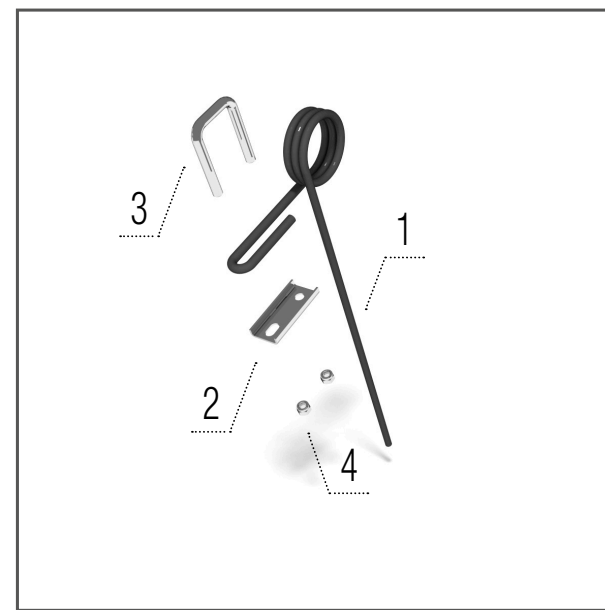

SPARE PART NUMBER

| SWIFTERDISC | | XN 3000 | XN 3500 | XN 4000R | XN 4000 | XN 5000 |
|---------------------------|-----|---------|---------|----------|---------|---------|
| Serrated disc 520 × 5 mm | pcs | 22/24 | 26/28 | 30/32 | 30 | 40 |
| A-disc 520 × 5 mm | pcs | 22/24 | 26/28 | 30/32 | 30 | 40 |
| Harrow tine | pcs | 22 | 26 | 30 | 28 | 36 |
| Scraper V-ring roller | pcs | 22 | 24 | 28 | 30 | 38 |
| Scraper Steel ring packer | pcs | 23 | 26 | 30 | 32 | 40 |
| Scraper Roadpacker | pcs | 23 | 26 | 30 | 32 | 40 |
| Scraper U-ring | pcs | 16 | 18 | 22 | 24 | 28 |
| Scraper Spring packer | pcs | 13 | 14 | 18 | 18 | 22 |

**Serrated disc
520 × 5 mm**

Models XN, XN_R

- 1 – KM060304 DISC.....1 pcs
- 2 – KM000930 SCREW6 pcs
- 3 – KM000963 WASHER.....6 pcs
- 4 – KM040146 HUB.....1 pcs

**A-disc
520 × 5 mm**

Models XN, XN_R

- 1 – KM060305 DISC.....1 pcs
- 2 – KM000930 SCREW6 pcs
- 3 – KM000963 WASHER.....6 pcs
- 4 – KM040146 HUB.....1 pcs

**Harrow
tine**

Model XN

- 1 – KM030007 Tine1 pcs
- 2 – 00002940 WASHER1 pcs
- 3 – KM380001 STIRRUP.....1 pcs
- 4 – KM000154 NUT2 pcs

**Scraper
V-ring roller**

Models XN, XN_R

- 1 – 00037392 SCRAPER.....1 pcs
- 2 – KM000395 SCREW1 pcs
- 3 – KM000081 WASHER.....1 pcs
- 4 – KM000155 NUT1 pcs
- 5 – 00000754 HOLDER.....1 pcs