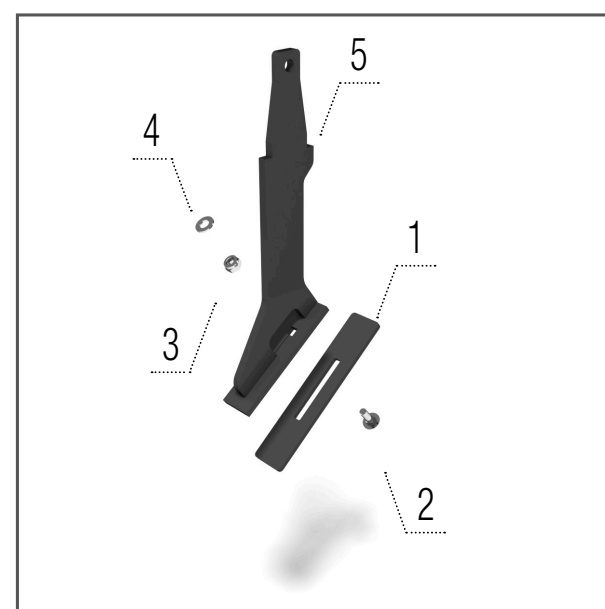

**Scraper
U-ring**

Models XN, XN_R

- 1 – 00037392 SCRAPER.....1 pcs
- 2 – KM000395 SCREW .....1 pcs
- 3 – KM000081 WASHER.....1 pcs
- 4 – KM000155 NUT .....1 pcs
- 5 – 00000754 HOLDER.....1 pcs