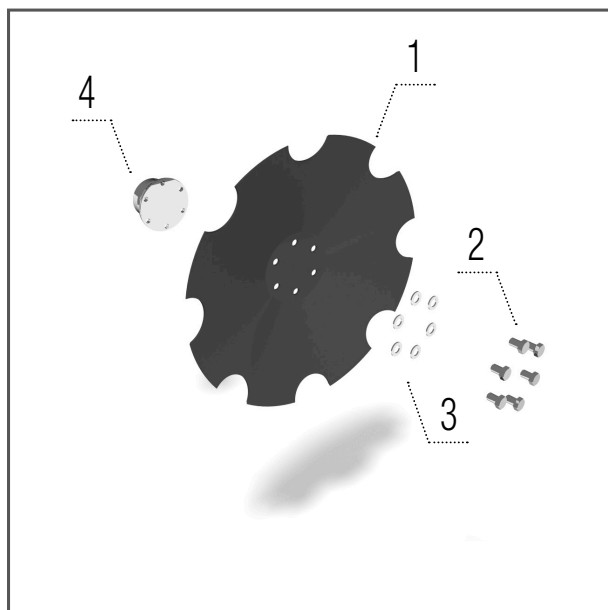

SPARE PART NUMBER

| SWIFTERDISC | | XN 3000 | XN 3500 | XN 4000R | XN 4000 | XN 5000 |
|---------------------------|-----|---------|---------|----------|---------|---------|
| Serrated disc 520 × 5 mm | pcs | 22/24 | 26/28 | 30/32 | 30 | 40 |
| A-disc 520 × 5 mm | pcs | 22/24 | 26/28 | 30/32 | 30 | 40 |
| Harrow tine | pcs | 22 | 26 | 30 | 28 | 36 |
| Scraper V-ring roller | pcs | 22 | 24 | 28 | 30 | 38 |
| Scraper Steel ring packer | pcs | 23 | 26 | 30 | 32 | 40 |
| Scraper Roadpacker | pcs | 23 | 26 | 30 | 32 | 40 |
| Scraper U-ring | pcs | 16 | 18 | 22 | 24 | 28 |
| Scraper Spring packer | pcs | 13 | 14 | 18 | 18 | 22 |

**Serrated disc
520 × 5 mm**

Models XN, XN_R

- 1 – KM060304 DISC.....1 pcs
- 2 – KM000930 SCREW6 pcs
- 3 – KM000963 WASHER.....6 pcs
- 4 – KM040146 HUB.....1 pcs

**A-disc
520 × 5 mm**

Models XN, XN_R

- 1 – KM060305 DISC.....1 pcs
- 2 – KM000930 SCREW6 pcs
- 3 – KM000963 WASHER.....6 pcs
- 4 – KM040146 HUB.....1 pcs

**Harrow
tine**

Model XN

- 1 – KM030007 Tine1 pcs
- 2 – 00002940 WASHER1 pcs
- 3 – KM380001 STIRRUP.....1 pcs
- 4 – KM000154 NUT2 pcs

**Scraper
V-ring roller**

Models XN, XN_R

- 1 – 00037392 SCRAPER.....1 pcs
- 2 – KM000395 SCREW1 pcs
- 3 – KM000081 WASHER.....1 pcs
- 4 – KM000155 NUT1 pcs
- 5 – 00000754 HOLDER.....1 pcs