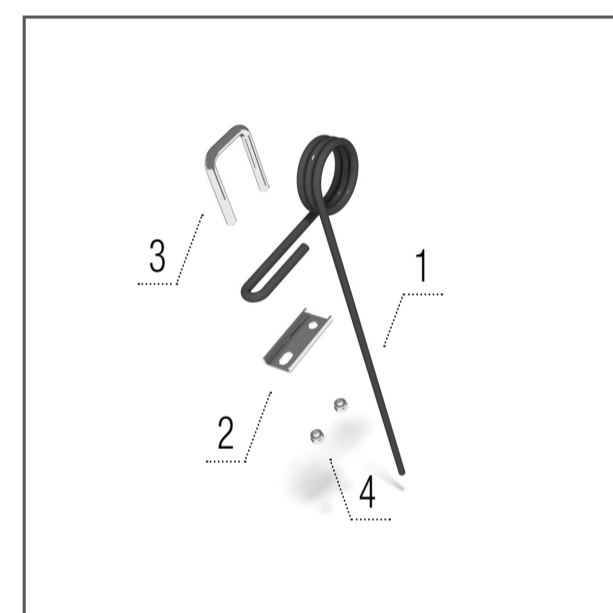

SB-Share

Models SO, SO_F

- 1 – KM060254 HOLDER 1 pcs
- 2 – KM060288 SHARE..... 1 pcs
- 3 – KM000868 SCREW..... 1 pcs
- 4 – KM000848 NUT 1 pcs

Track eradicator share

Models SO, SO_F

- 1 – KM060086 SHARE..... 1 pcs
- 2 – KM000616 SCREW..... 1 pcs
- 3 – KM000296 NUT 1 pcs

Paddle Crushbar

Model SO_F

- 1 – KM060349 HOLDER 1 pcs
- 2 – KM060136 METAL SHEEL ... 1 pcs
- 3 – KM000851 SCREW..... 2 pcs
- 4 – KM000848 NUT 2 pcs

Harrow tine

Model SO

- 1 – KM030007 TINE..... 1 pcs
- 2 – 00002940 WASHER..... 1 pcs
- 3 – KM380001 STIRRUP..... 1 pcs
- 4 – KM000154 NUT 2 pcs