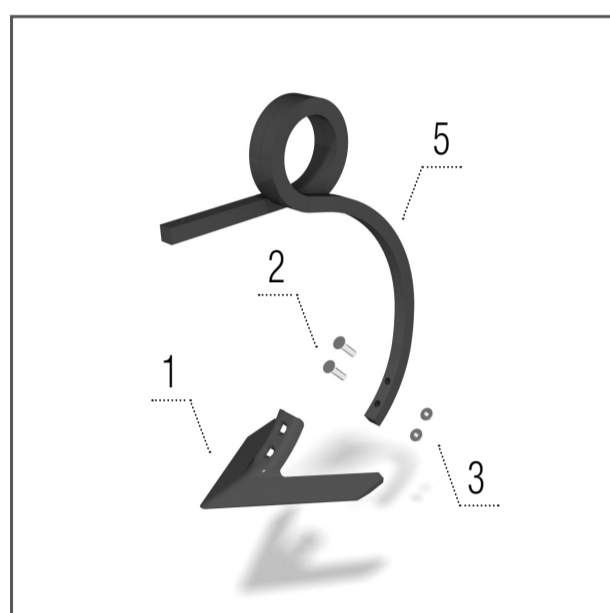

SPARE PART NUMBER

SWIFTER		SO 4000 SO 4000 F	SO 5000 SO 5000 F SO 5000 PROFI	SO 6000 SO 6000 F SO 6000 PROFI	SO 7000 SO 7000 F	SO 8000 F
Track eradicator share	pcs	4/4	4/4/4	4/4/4	4/4	4
Track eradicator share (machine equipped telescopic track erradicator)	pcs	—/8	—/8/8	—/8/6	—/8	8
Share	pcs	16/16	20/20/20	24/24/24	28/28	32
Gamma point	pcs	40/36	48/46/44	60/55/54	70/66	75
SB-Share	pcs	—/31	36/37/38	42/45/45	52/51	59
Crushbar paddle	pcs	24/16	44/20/20	36/22/22	42/30	34
Harrow tine	pcs	28/28	36/36/34	42/—/—	50/55	34

Share – right

Models SO, SO_F

- 1 – KM060173 SHARE..... 1 pcs
- 2 – KM000903 SCREW..... 2 pcs
- 3 – KM000296 NUT 2 pcs
- 5 – KM060083 HOLDER 1 pcs

Share – left

Models SO, SO_F

- 1 – KM060173 SHARE..... 1 pcs
- 2 – KM000903 SCREW 2 pcs
- 3 – KM000296 NUT 2 pcs
- 4 – KM060084 HOLDER 1 pcs

Paddle Crushbar

Model SO_F

- 1 – KM060349 HOLDER 1 pcs
- 2 – KM060136 METAL SHEEL ... 1 pcs
- 3 – KM000851 SCREW..... 2 pcs
- 4 – KM000848 NUT 2 pcs

Harrow tine

Model SO

- 1 – KM030007 TINE..... 1 pcs
- 2 – 00002940 WASHER..... 1 pcs
- 3 – KM380001 STIRRUP..... 1 pcs
- 4 – KM000154 NUT 2 pcs

Paddle Crushbar

Model SO

- 1 – KM060189 HOLDER 1 pcs
- 2 – KM060136 METAL SHEEL ... 1 pcs
- 3 – KM000851 SCREW..... 2 pcs
- 4 – KM000848 NUT 2 pcs