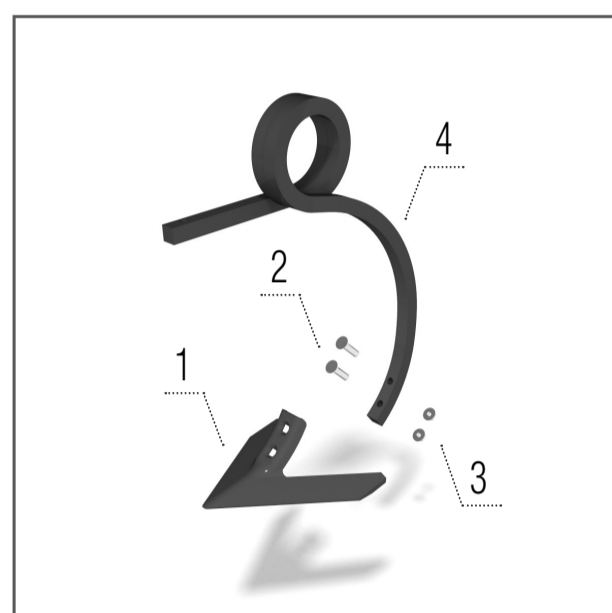

SPARE PART NUMBER

SWIFTER		SO 4000 SO 4000 F	SO 5000 SO 5000 F SO 5000 PROFI	SO 6000 SO 6000 F SO 6000 PROFI	SO 7000 SO 7000 F	SO 8000 F
Track eradicator share	pcs	4/4	4/4/4	4/4/4	4/4	4
Track eradicator share (machine equipped telescopic track erradicator)	pcs	—/8	—/8/8	—/8/6	—/8	8
Share	pcs	16/16	20/20/20	24/24/24	28/28	32
Gamma point	pcs	40/36	48/46/44	60/55/54	70/66	75
SB-Share	pcs	—/31	36/37/38	42/45/45	52/51	59
Crushbar paddle	pcs	24/16	44/20/20	36/22/22	42/30	34
Harrow tine	pcs	28/28	36/36/34	42/—/—	50/55	34

Share – right

Models SO, SO_F

- 1 – KM060173 SHARE..... 1 pcs
- 2 – KM000903 SCREW..... 2 pcs
- 3 – KM000296 NUT 2 pcs
- 5 – KM060083 HOLDER 1 pcs

Share – left

Models SO, SO_F

- 1 – KM060173 SHARE..... 1 pcs
- 2 – KM000903 SCREW 2 pcs
- 3 – KM000296 NUT 2 pcs
- 4 – KM060084 HOLDER 1 pcs

Paddle Crushbar

Model SO_F

- 1 – KM060349 HOLDER 1 pcs
- 2 – KM060136 METAL SHEEL ... 1 pcs
- 3 – KM000851 SCREW..... 2 pcs
- 4 – KM000848 NUT 2 pcs

Harrow tine

Model SO

- 1 – KM030007 TINE..... 1 pcs
- 2 – 00002940 WASHER..... 1 pcs
- 3 – KM380001 STIRRUP..... 1 pcs
- 4 – KM000154 NUT 2 pcs

Paddle Crushbar

Model SO

- 1 – KM060189 HOLDER 1 pcs
- 2 – KM060136 METAL SHEEL ... 1 pcs
- 3 – KM000851 SCREW..... 2 pcs
- 4 – KM000848 NUT 2 pcs