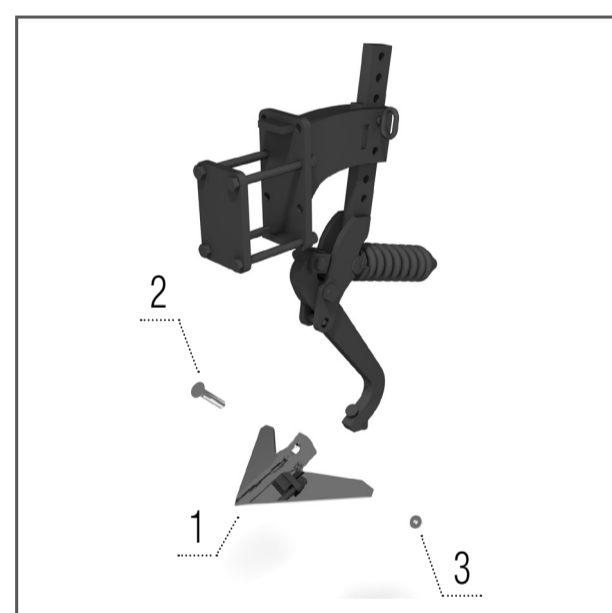

Share – right

Models SO, SO_F

- 1 – KM060173 SHARE..... 1 pcs
- 2 – KM000903 SCREW..... 2 pcs
- 3 – KM000296 NUT 2 pcs
- 5 – KM060083 HOLDER 1 pcs

Share – left

Models SO, SO_F

- 1 – KM060173 SHARE..... 1 pcs
- 2 – KM000903 SCREW 2 pcs
- 3 – KM000296 NUT 2 pcs
- 4 – KM060084 HOLDER 1 pcs

Gamma point

Models SO, SO_F

- 1 – 00016973 HOLDER..... 1 pcs
- 2 – KM060142 CHISEL 1 pcs
- 3 – KM000221 SCREW..... 1 pcs
- 4 – KM000096 NUT 1 pcs

Gamma point Long Life

Modely SO, SO_F

- 1 – 00016973 HOLDER..... 1 pcs
- 2 – KM060416 CHISEL 1 pcs
- 3 – KM000221 SCREW..... 1 pcs
- 4 – KM000096 NUT 1 pcs

SB-Share

Models SO, SO_F

- 1 – KM060254 HOLDER 1 pcs
- 2 – KM060288 SHARE..... 1 pcs
- 3 – KM000868 SCREW..... 1 pcs
- 4 – KM000848 NUT 1 pcs

Track eradicator share

Models SO, SO_F

- 1 – KM060086 SHARE..... 1 pcs
- 2 – KM000616 SCREW..... 1 pcs
- 3 – KM000296 NUT 1 pcs