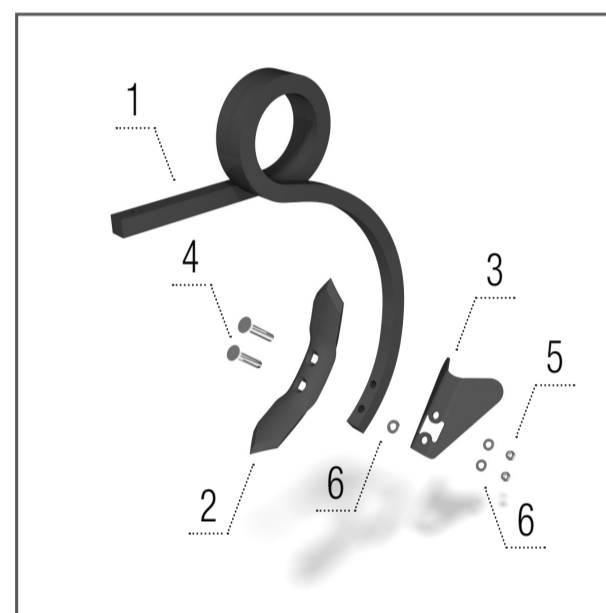

Share 60 mm

Model RN_S

- 1 – KM060083 HOLDER .....1 pcs
- 2 – KM060324 SHARE .....1 pcs
- 3 – 00688162 DEFLECTOR.....1 pcs
- 4 – KM000616 SCREW .....2 pcs
- 5 – KM000325 NUT .....2 pcs
- 6 – KM000056 WASHER.....3 pcs