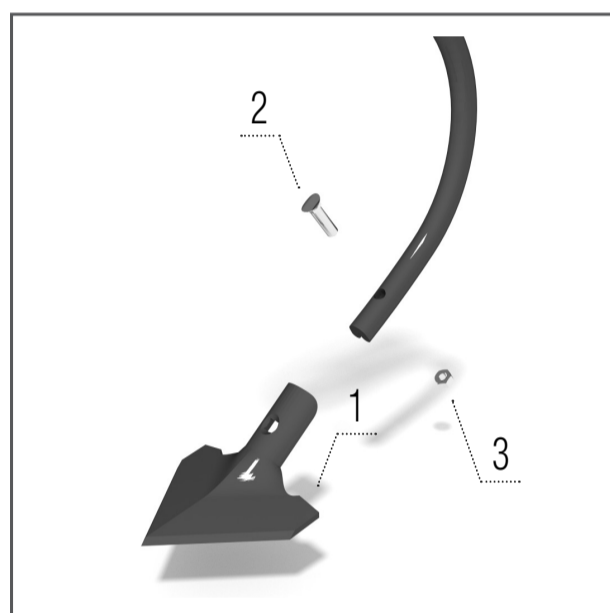

# SPARE PART NUMBER

ROW-MASTER		RN 4800	RN 6400	RN 9600	RN 3000 S	RN 6000 S	RN 9000 S
Share 150 mm	pcs	25–31	34–38	55–61	19	37	55
Chisel 40 mm	pcs	7–9	16–24	22–36	12	24	36
Chisel 60 mm	pcs	12–16	9–13	12–19	7	13	19
Protection disc	pcs	12–16	16–24	22–36	12	24	36
Solid shield	pcs	12–16	16–24	22–36	12	24	36
Harrow tines 10 mm	pcs	16–22	24–28	34–37	12	24	36
Harrow tines 6.3 mm	pcs	—	—	—	19	37	55

## Share 150 mm