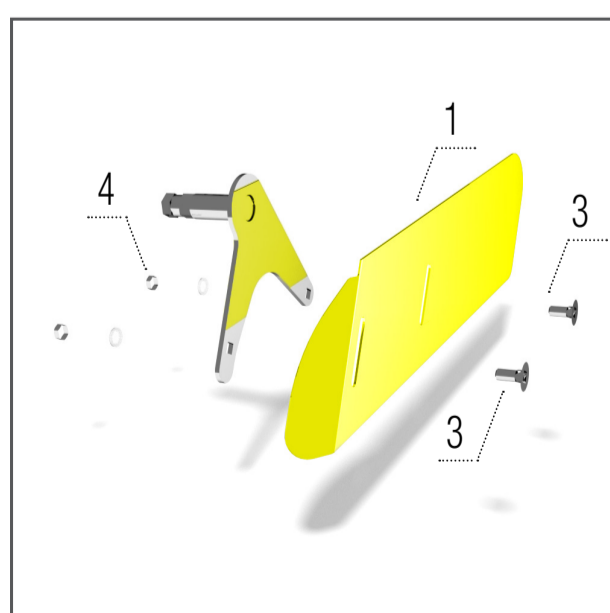

Solid shield

Models RN, RN_S

- 1 – 01364309L / 00777846R COVERING ...1 pcs
- 2 – KM000056 WASHER.....2 pcs
- 3 – KM000329 SCREW .....2 pcs
- 4 – KM000154 NUT .....2 pcs