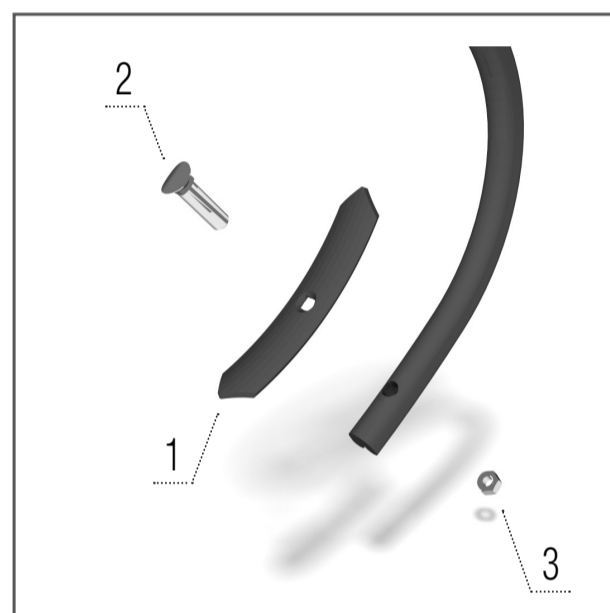

Chisel 40 mm

Models RN, RN_S

- 1 – KM060346 CHISEL .....1 pcs
- 2 – KM000221 SCREW .....1 pcs
- 3 – KM000096 NUT .....1 pcs