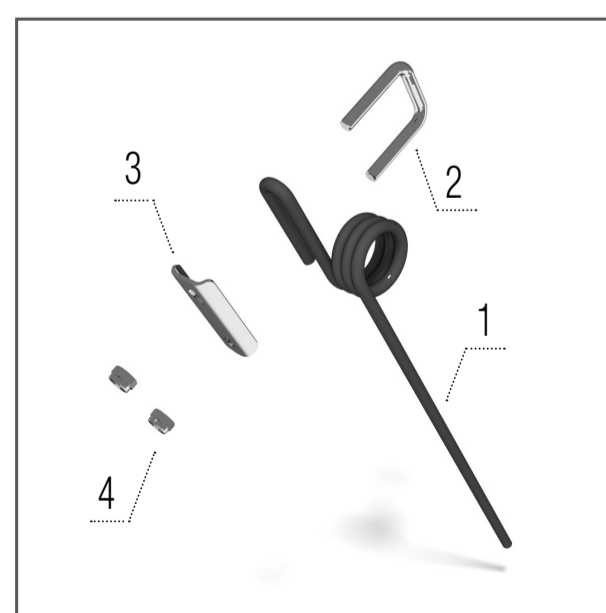

Harrow tine 10 mm

Models RN, RN_S

- 1 – KM210007 TINE .....1 pcs
- 2 – KM000759 STIRRUP .....1 pcs
- 3 – 00692702 WASHER .....1 pcs
- 4 – KM000155 NUT .....2 pcs