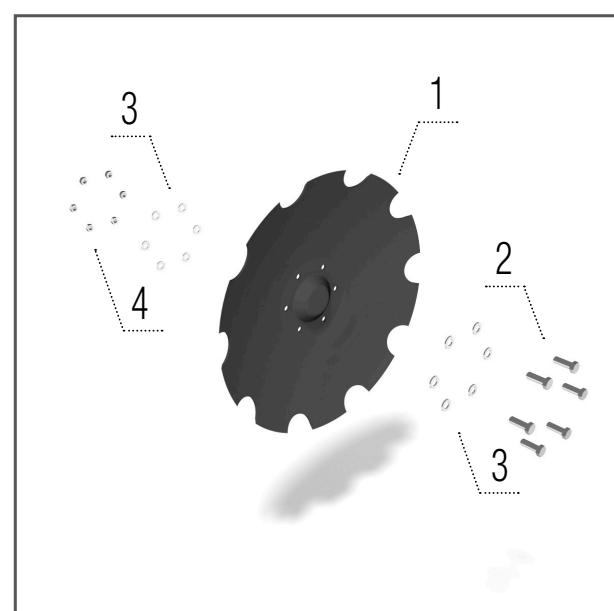

# SPARE PART NUMBER

ATLAS		AN 3000	AO 4000	AO 4500	AO 5000	AO 6000
Serrated disc 620 × 6 mm	pcs	30	34	38	46	58
A-disc 620 × 6 mm	pcs	30	34	38	46	58
Scraper V-ring roller	pcs	22	30	34	38	46
Scraper Steel ring packer	pcs	–	32	36	40	48
Scraper Roadpacker	pcs	14	16	20	22	28
Scraper Cutpack roller	pcs	12	12	14	18	24
Scraper Spring roller	pcs	31	33	37	43	55
Scraper U-ring roller	pcs	30	34	38	46	56
Tine harrow in front	pcs	33	37	41	49	59
Tine harrow in front of single packer	pcs	33	37	41	49	59
Tine harrow in front of double packer	pcs	19	21	23	27	33

**A-disc 620 × 6 mm**

**Models AO, AN, AM**

- 1 – KM060297 DISC.....1 pcs
- 2 – KM000372 SCREW .....6 pcs
- 3 – KM000056 WASHER.....12 pcs
- 4 – KM000325 NUT.....6 pcs

**Serrated disc 620 × 6 mm**

**Models AO, AN, AM**

**Tine harrow in front**

**Models AO, AN**

- 1 – KM210003 TINE .....1 pcs
- 2 – KM210004 PLAQUE .....1 pcs
- 3 – KM380001 STIRRUP .....1 pcs
- 4 – KM000056 WASHER.....2 pcs
- 5 – KM000154 NUT.....2 pcs

**Tine harrow in front of single packer**

**Models AO, AN**

- 1 – KM210003 TINE .....1 pcs
- 2 – KM210004 PLAQUE.....1 pcs
- 3 – KM380001 STIRRUP .....1 pcs
- 4 – KM000056 WASHER.....2 pcs
- 5 – KM000154 NUT.....2 pcs

**Tine harrow in front of double packer**