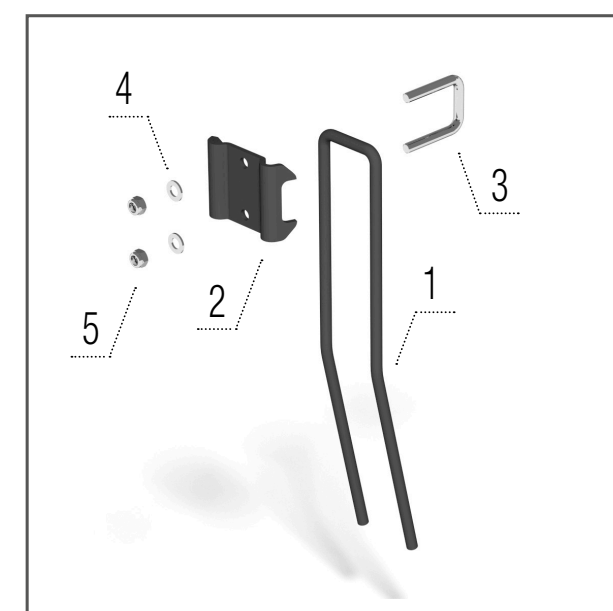

# SPARE PART NUMBER

ATLAS		AN 3000	AO 4000	AO 4500	AO 5000	AO 6000
Serrated disc 620 × 6 mm	pcs	30	34	38	46	58
A-disc 620 × 6 mm	pcs	30	34	38	46	58
Scraper V-ring roller	pcs	22	30	34	38	46
Scraper Steel ring packer	pcs	–	32	36	40	48
Scraper Roadpacker	pcs	14	16	20	22	28
Scraper Cutpack roller	pcs	12	12	14	18	24
Scraper Spring roller	pcs	31	33	37	43	55
Scraper U-ring roller	pcs	30	34	38	46	56
Tine harrow in front	pcs	33	37	41	49	59
Tine harrow in front of single packer	pcs	33	37	41	49	59
Tine harrow in front of double packer	pcs	19	21	23	27	33

**A-disc 620 × 6 mm**

**Models AO, AN, AM**

- 1 – KM060297 DISC.....1 pcs
- 2 – KM000372 SCREW .....6 pcs
- 3 – KM000056 WASHER.....12 pcs
- 4 – KM000325 NUT.....6 pcs

**Serrated disc 620 × 6 mm**

**Models AO, AN, AM**

- 1 – KM060306 DISC.....1 pcs
- 2 – KM000372 SCREW .....6 pcs
- 3 – KM000056 WASHER.....12 pcs
- 4 – KM000325 NUT.....6 pcs

**Scraper U-ring roller**

**Models AO, AN**

- 1 – 00037392 SCRAPER.....1 pcs
- 2 – KM000395 SCREW .....1 pcs
- 3 – KM000081 WASHER.....1 pcs
- 4 – KM000155 NUT.....1 pcs
- 5 – 00000754 HOLDER.....1 pcs

**Tine harrow in front**

**Models AO, AN**

- 1 – KM210003 TINE .....1 pcs
- 2 – KM210004 PLAQUE .....1 pcs
- 3 – KM380001 STIRRUP .....1 pcs
- 4 – KM000056 WASHER.....2 pcs
- 5 – KM000154 NUT.....2 pcs

**Tine harrow in front of single packer**