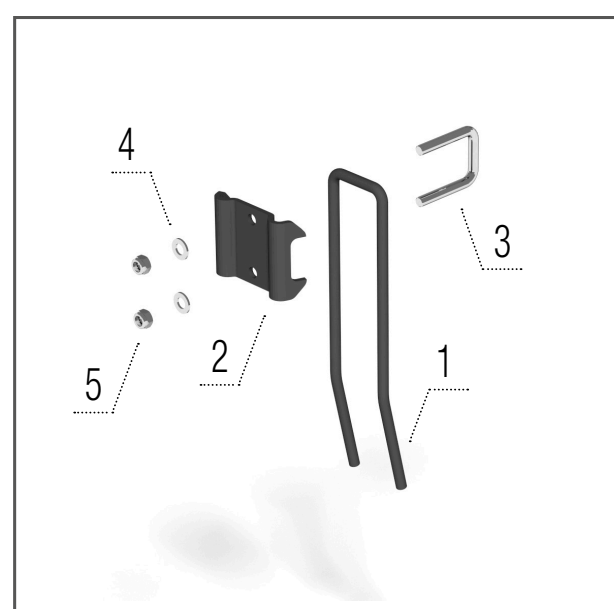

**Tine harrow in front**

**Models AO, AN**

- 1 – KM210003 TINE .....1 pcs
- 2 – KM210004 PLAQUE .....1 pcs
- 3 – KM380001 STIRRUP .....1 pcs
- 4 – KM000056 WASHER.....2 pcs
- 5 – KM000154 NUT.....2 pcs

**Tine harrow in front of single packer**

**Models AO, AN**

- 1 – KM210003 TINE .....1 pcs
- 2 – KM210004 PLAQUE.....1 pcs
- 3 – KM380001 STIRRUP .....1 pcs
- 4 – KM000056 WASHER.....2 pcs
- 5 – KM000154 NUT.....2 pcs

**Tine harrow in front of double packer**