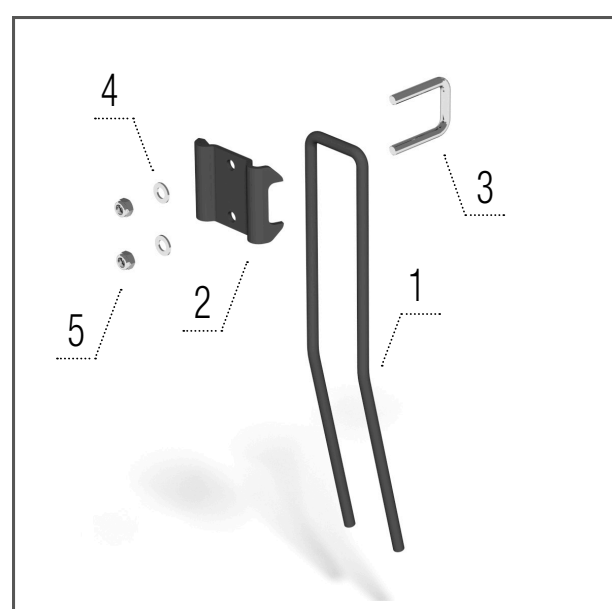

- 1 – KM060306 DISC.....1 pcs
- 2 – KM000372 SCREW .....6 pcs
- 3 – KM000056 WASHER.....12 pcs
- 4 – KM000325 NUT.....6 pcs

**Scraper U-ring roller**

**Models AO, AN**

- 1 – 00037392 SCRAPER.....1 pcs
- 2 – KM000395 SCREW .....1 pcs
- 3 – KM000081 WASHER.....1 pcs
- 4 – KM000155 NUT.....1 pcs
- 5 – 00000754 HOLDER.....1 pcs

**Tine harrow in front**

**Models AO, AN**

- 1 – KM210003 TINE .....1 pcs
- 2 – KM210004 PLAQUE .....1 pcs
- 3 – KM380001 STIRRUP .....1 pcs
- 4 – KM000056 WASHER.....2 pcs
- 5 – KM000154 NUT.....2 pcs

**Tine harrow in front of single packer**