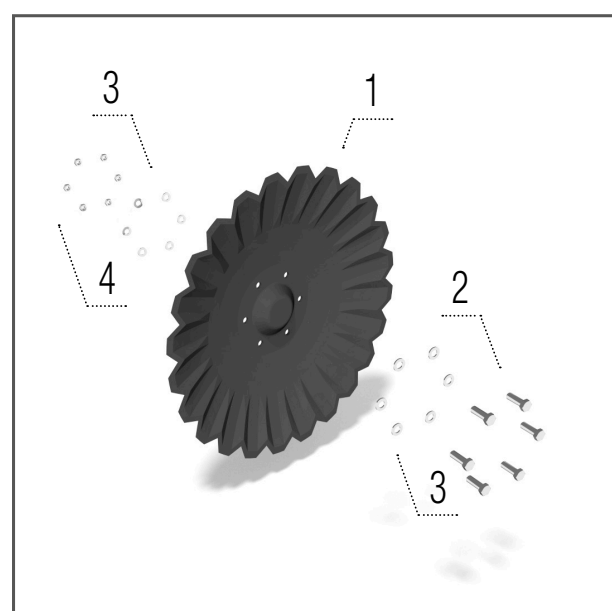

# SPARE PART NUMBER

ATLAS		AN 3000	AO 4000	AO 4500	AO 5000	AO 6000
Serrated disc 620 × 6 mm	pcs	30	34	38	46	58
A-disc 620 × 6 mm	pcs	30	34	38	46	58
Scraper V-ring roller	pcs	22	30	34	38	46
Scraper Steel ring packer	pcs	–	32	36	40	48
Scraper Roadpacker	pcs	14	16	20	22	28
Scraper Cutpack roller	pcs	12	12	14	18	24
Scraper Spring roller	pcs	31	33	37	43	55
Scraper U-ring roller	pcs	30	34	38	46	56
Tine harrow in front	pcs	33	37	41	49	59
Tine harrow in front of single packer	pcs	33	37	41	49	59
Tine harrow in front of double packer	pcs	19	21	23	27	33

**A-disc 620 × 6 mm**

**Models AO, AN, AM**

- 1 – KM060297 DISC.....1 pcs
- 2 – KM000372 SCREW .....6 pcs
- 3 – KM000056 WASHER.....12 pcs
- 4 – KM000325 NUT.....6 pcs

**Serrated disc 620 × 6 mm**

**Models AO, AN, AM**

**Tine harrow in front**

**Models AO, AN**

- 1 – KM210003 TINE .....1 pcs
- 2 – KM210004 PLAQUE .....1 pcs
- 3 – KM380001 STIRRUP .....1 pcs
- 4 – KM000056 WASHER.....2 pcs
- 5 – KM000154 NUT.....2 pcs

**Tine harrow in front of single packer**

**Models AO, AN**

- 1 – KM210003 TINE .....1 pcs
- 2 – KM210004 PLAQUE.....1 pcs
- 3 – KM380001 STIRRUP .....1 pcs
- 4 – KM000056 WASHER.....2 pcs
- 5 – KM000154 NUT.....2 pcs

**Tine harrow in front of double packer**