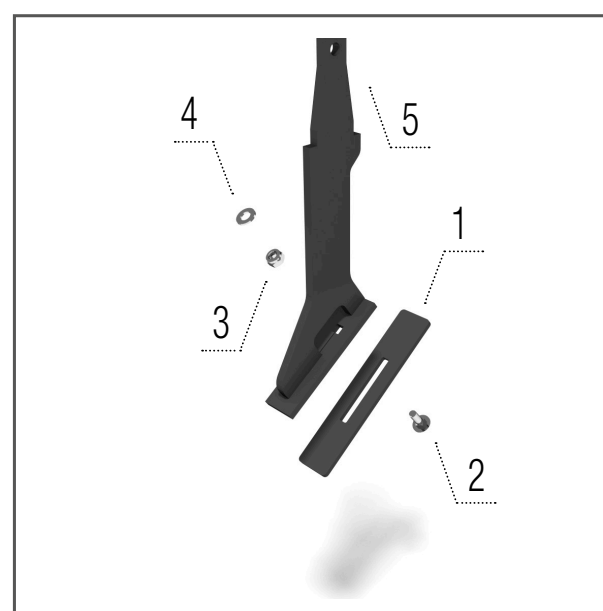

# SPARE PART NUMBER

ATLAS		AN 3000	AO 4000	AO 4500	AO 5000	AO 6000
Serrated disc 620 × 6 mm	pcs	30	34	38	46	58
A-disc 620 × 6 mm	pcs	30	34	38	46	58
Scraper V-ring roller	pcs	22	30	34	38	46
Scraper Steel ring packer	pcs	–	32	36	40	48
Scraper Roadpacker	pcs	14	16	20	22	28
Scraper Cutpack roller	pcs	12	12	14	18	24
Scraper Spring roller	pcs	31	33	37	43	55
Scraper U-ring roller	pcs	30	34	38	46	56
Tine harrow in front	pcs	33	37	41	49	59
Tine harrow in front of single packer	pcs	33	37	41	49	59
Tine harrow in front of double packer	pcs	19	21	23	27	33

**A-disc 620 × 6 mm**

**Models AO, AN, AM**

- 1 – KM060297 DISC.....1 pcs
- 2 – KM000372 SCREW .....6 pcs
- 3 – KM000056 WASHER.....12 pcs
- 4 – KM000325 NUT.....6 pcs

**Serrated disc 620 × 6 mm**

**Models AO, AN, AM**

- 1 – KM060306 DISC.....1 pcs
- 2 – KM000372 SCREW .....6 pcs
- 3 – KM000056 WASHER.....12 pcs
- 4 – KM000325 NUT.....6 pcs

**Scraper U-ring roller**

**Models AO, AN**

- 1 – 00037392 SCRAPER.....1 pcs
- 2 – KM000395 SCREW .....1 pcs
- 3 – KM000081 WASHER.....1 pcs
- 4 – KM000155 NUT.....1 pcs
- 5 – 00000754 HOLDER.....1 pcs

**Tine harrow in front**

**Models AO, AN**

- 1 – KM210003 TINE .....1 pcs
- 2 – KM210004 PLAQUE .....1 pcs
- 3 – KM380001 STIRRUP .....1 pcs
- 4 – KM000056 WASHER.....2 pcs
- 5 – KM000154 NUT.....2 pcs

**Tine harrow in front of single packer**