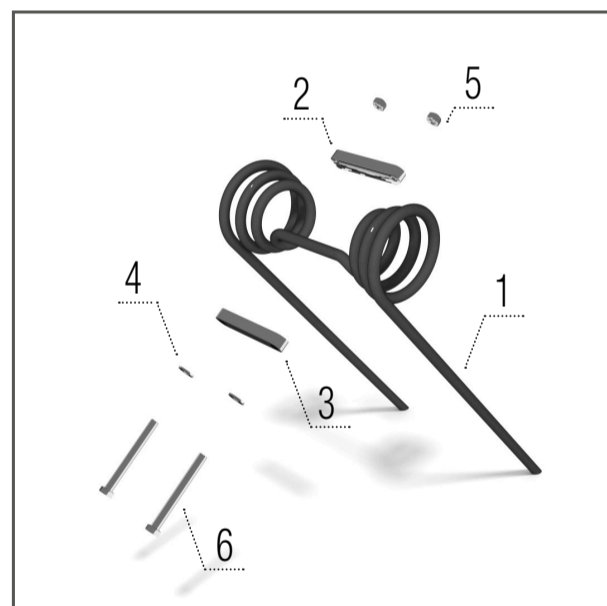

SPARE PART NUMBER

STRIEGEL-PRO		PN 6000	PN 7500	PN 9000	PE 12000
Tine	pcs	50	60	75	120
Crushbar paddle	pcs	—	—	—	36
Coulter	pcs	20	24	30	36
Track eradicator share	pcs	—	—	—	8

Track eradicator share

Model PE

- 1 – KM060086 SHARE1 pcs
- 2 – KM000616 SCREW1 pcs
- 3 – KM000296 NUT1 pcs

Tine

Model PE

- 1 – KM130010 TINE 1 pcs
- 2 – 00636049 WASHER 1 pcs
- 3 – 00622658 WASHER 1 pcs
- 4 – KM000056 WASHER 2 pcs
- 5 – KM000325 NUT 2 pcs
- 6 – KM000011 SCREW 2 pcs

Tine – LONG LIFE

Model PN, PE

- 1 – 01364391 TINE..... 1 pcs
- 2 – 00636049 WASHER 1 pcs
- 3 – 00622658 WASHER 1 pcs
- 4 – KM000056 WASHER.....2 pcs
- 5 – KM000325 NUT2 pcs
- 6 – KM000011 SCREW2 pcs

Crushbar paddle

Model PE

- 1 – KM060225 HOLDER 1 pcs
- 2 – KM060136 METAL SHEEL 1 pcs
- 3 – KM000851 SCREW 2 pcs
- 4 – KM000848 NUT 2 pcs

Coulter

Model PE

- 1 – KM060225 HOLDER.....1 pcs
- 2 – KM060430 DISC.....1 pcs
- 3 – KM040146 HUB.....1 pcs
- 4 – KM000024 WASHER.....10 pcs
- 5 – KM000467 SCREW2 pcs
- 6 – KM000154 NUT2 pcs
- 7 – KM000879 SCREW6 pcs