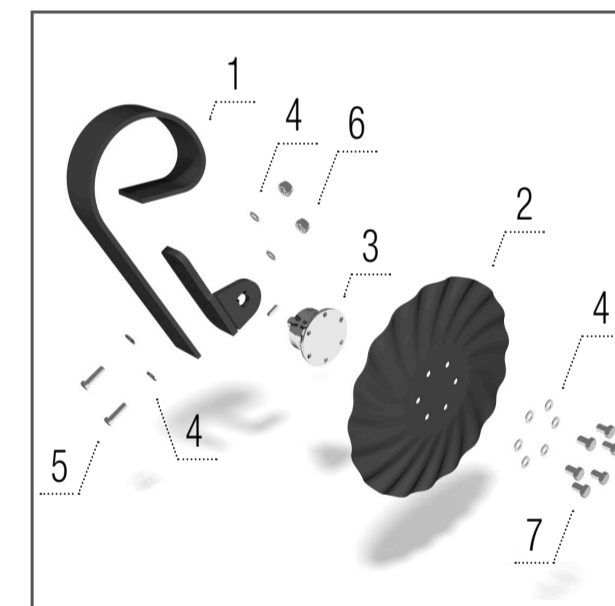

Coulter

Model PE

- 1 – KM060225 HOLDER.....1 pcs
- 2 – KM060430 DISC.....1 pcs
- 3 – KM040146 HUB.....1 pcs
- 4 – KM000024 WASHER.....10 pcs
- 5 – KM000467 SCREW .....2 pcs
- 6 – KM000154 NUT .....2 pcs
- 7 – KM000879 SCREW .....6 pcs