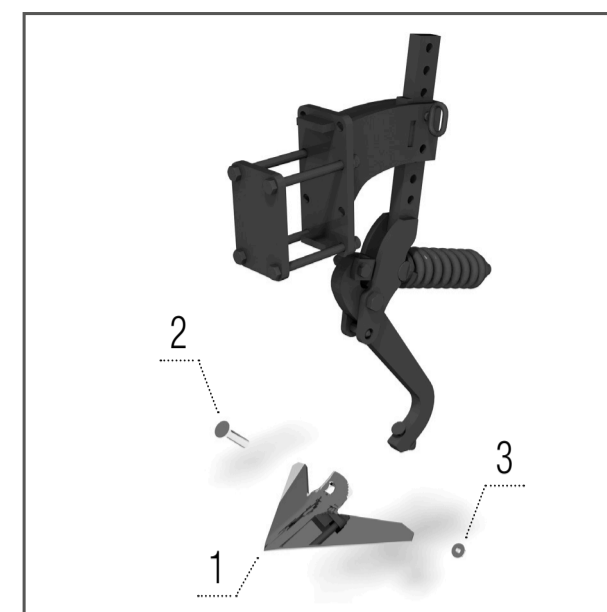

SPARE PART NUMBER

STRIEGEL-PRO		PN 6000	PN 7500	PN 9000	PE 12000
Tine	pcs	50	60	75	120
Crushbar paddle	pcs	—	—	—	36
Coulter	pcs	20	24	30	36
Track eradicator share	pcs	—	—	—	8

Track eradicator share

Model PE

- 1 – KM060086 SHARE1 pcs
- 2 – KM000616 SCREW1 pcs
- 3 – KM000296 NUT1 pcs

Tine

Model PE

- 1 – KM130010 TINE 1 pcs
- 2 – 00636049 WASHER 1 pcs
- 3 – 00622658 WASHER 1 pcs
- 4 – KM000056 WASHER 2 pcs
- 5 – KM000325 NUT 2 pcs
- 6 – KM000011 SCREW 2 pcs

Tine – LONG LIFE

Model PN, PE

- 1 – 01364391 TINE..... 1 pcs
- 2 – 00636049 WASHER 1 pcs
- 3 – 00622658 WASHER 1 pcs
- 4 – KM000056 WASHER.....2 pcs
- 5 – KM000325 NUT2 pcs
- 6 – KM000011 SCREW2 pcs

Crushbar paddle

Model PE

- 1 – KM060225 HOLDER 1 pcs
- 2 – KM060136 METAL SHEEL 1 pcs
- 3 – KM000851 SCREW 2 pcs
- 4 – KM000848 NUT 2 pcs

Coulter

Model PE

- 1 – KM060225 HOLDER.....1 pcs
- 2 – KM060430 DISC.....1 pcs
- 3 – KM040146 HUB.....1 pcs
- 4 – KM000024 WASHER.....10 pcs
- 5 – KM000467 SCREW2 pcs
- 6 – KM000154 NUT2 pcs
- 7 – KM000879 SCREW6 pcs