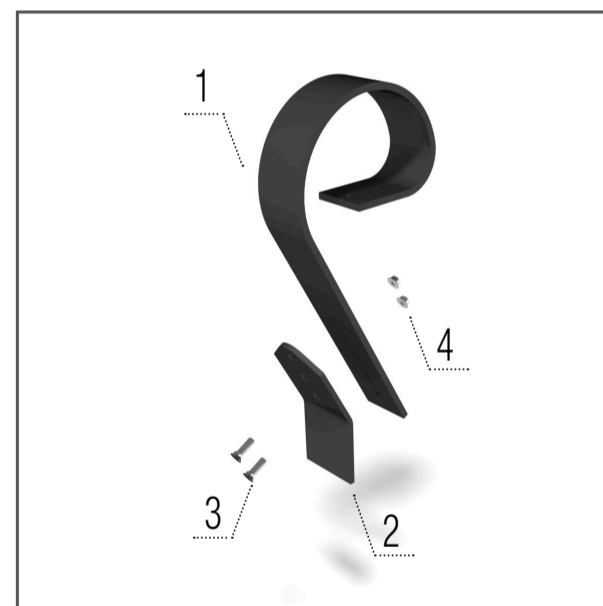

Crushbar paddle

Model PE

- 1 – KM060225 HOLDER ..... 1 pcs
- 2 – KM060136 METAL SHEEL 1 pcs
- 3 – KM000851 SCREW ..... 2 pcs
- 4 – KM000848 NUT ..... 2 pcs