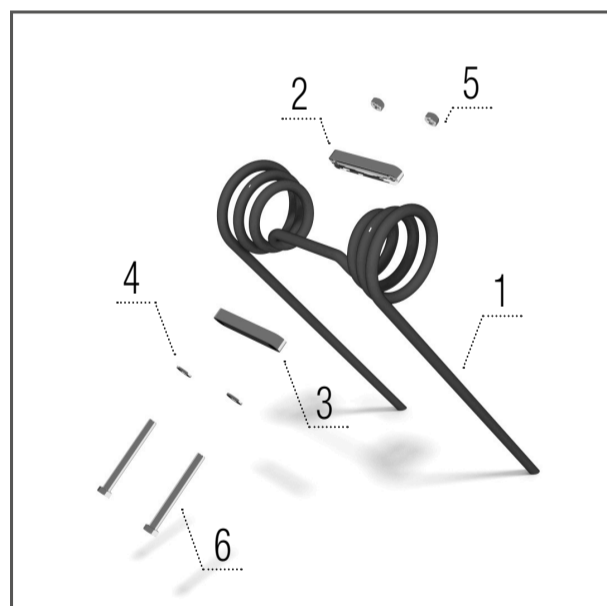

SPARE PART NUMBER

STRIEGEL-PRO		PN 6000	PN 7500	PN 9000	PE 12000
Tine	pcs	50	60	75	120
Crushbar paddle	pcs	—	—	—	36
Coulter	pcs	20	24	30	36
Track eradicator share	pcs	—	—	—	8

Track eradicator share

Model PE

- 1 – KM060086 SHARE1 pcs
- 2 – KM000616 SCREW1 pcs
- 3 – KM000296 NUT1 pcs

Tine

Model PE

- 1 – KM130010 TINE 1 pcs
- 2 – 00636049 WASHER 1 pcs
- 3 – 00622658 WASHER 1 pcs
- 4 – KM000056 WASHER 2 pcs
- 5 – KM000325 NUT 2 pcs
- 6 – KM000011 SCREW 2 pcs

Tine – LONG LIFE

Model PN, PE

- 1 – 01364391 TINE..... 1 pcs
- 2 – 00636049 WASHER 1 pcs
- 3 – 00622658 WASHER 1 pcs
- 4 – KM000056 WASHER.....2 pcs
- 5 – KM000325 NUT2 pcs
- 6 – KM000011 SCREW2 pcs

Crushbar paddle

Model PE

- 1 – KM060225 HOLDER 1 pcs
- 2 – KM060136 METAL SHEEL 1 pcs
- 3 – KM000851 SCREW 2 pcs
- 4 – KM000848 NUT 2 pcs

Coulter

Model PE

- 1 – KM060225 HOLDER.....1 pcs
- 2 – KM060430 DISC.....1 pcs
- 3 – KM040146 HUB.....1 pcs
- 4 – KM000024 WASHER.....10 pcs
- 5 – KM000467 SCREW2 pcs
- 6 – KM000154 NUT2 pcs
- 7 – KM000879 SCREW6 pcs